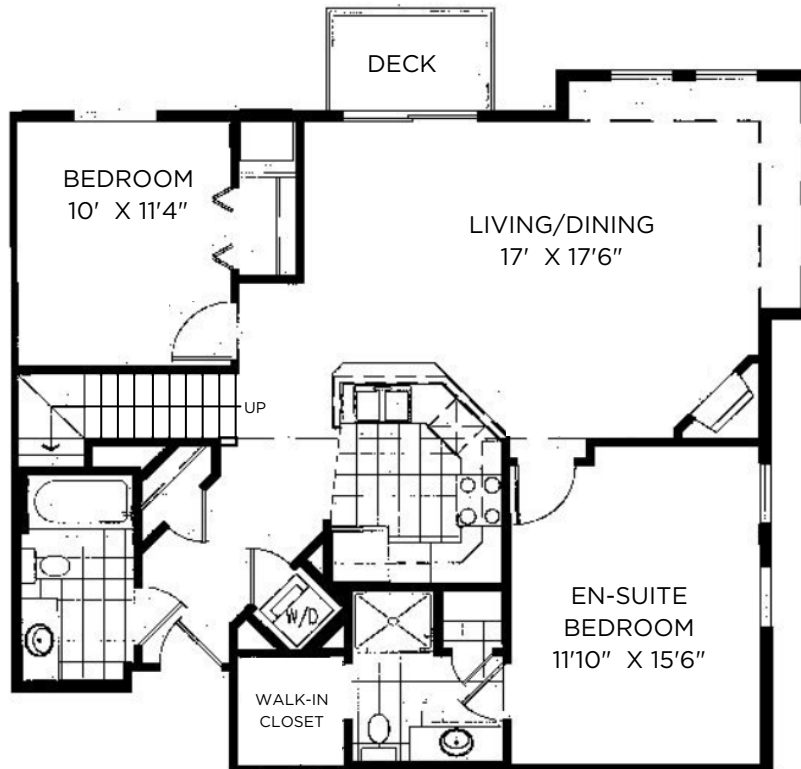

# 27

**Sq Ft:** 1445

**Bed:** 2 + Loft

**Bath:** 2

Floor plan and dimensions may vary

Midtown  
TERRACE

Sq Ft: 1535

Bed: 2 + Loft

Bath: 2

Floor plan and dimensions may vary

Midtown  
TERRACE

**Sq Ft:** 1550  
**Bed:** 2 + Loft  
**Bath:** 2

Floor plan and dimensions may vary

## Midtown TERRACE

**Sq Ft:** 1535

**Bed:** 2 + Loft

**Bath:** 2

Floor plan and dimensions may vary

# Midtown TERRACE

**Sq Ft:** 1610

**Bed:** 2 + Loft

**Bath:** 2

Floor plan and dimensions may vary