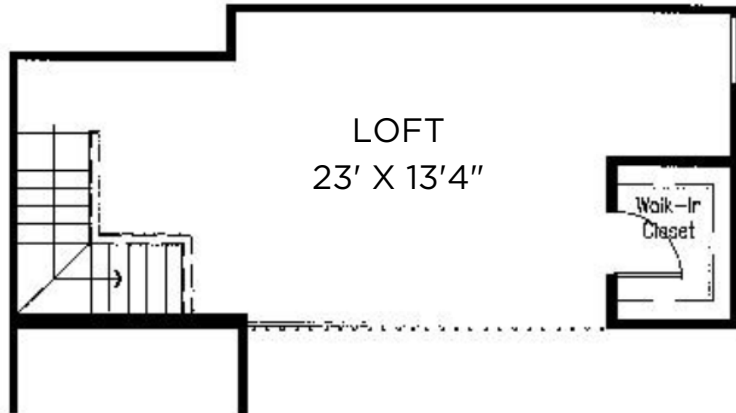

## Midtown TERRACE

**Sq Ft:** 1535

**Bed:** 2 + Loft

**Bath:** 2

Floor plan and dimensions may vary

# Midtown TERRACE

**Sq Ft:** 1610

**Bed:** 2 + Loft

**Bath:** 2

Floor plan and dimensions may vary

# Midtown TERRACE

**Sq Ft:** 1635  
**Bed:** 2 + Loft  
**Bath:** 2

Floor plan and dimensions may vary