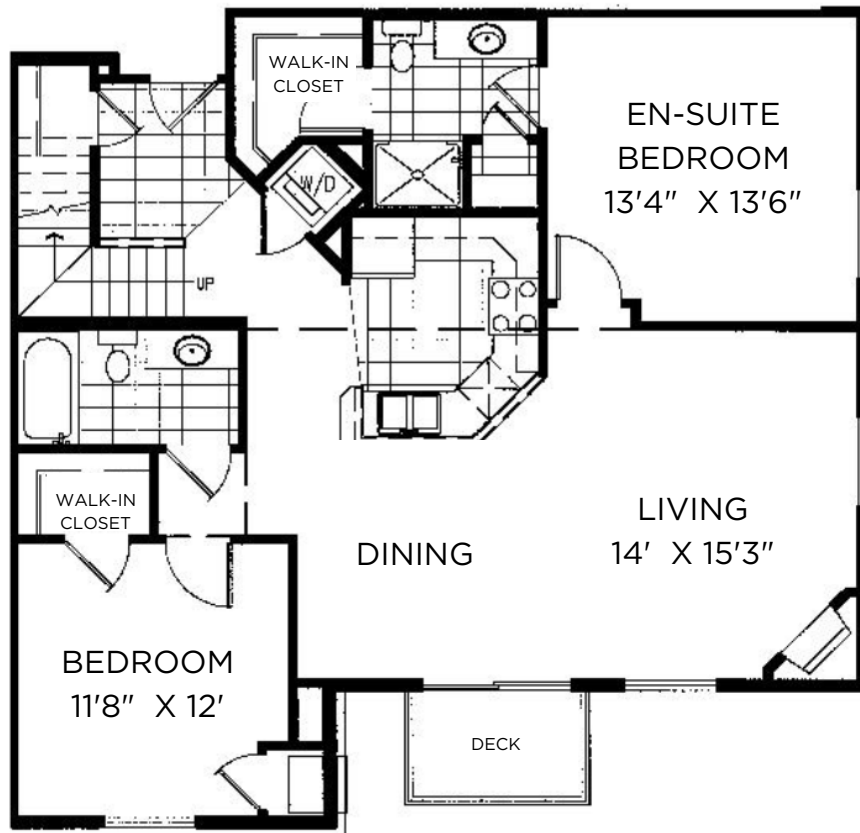

# Midtown TERRACE

**Sq Ft:** 1380  
**Bed:** 2 + Loft  
**Bath:** 2

Floor plan and dimensions may vary

# Midtown TERRACE

# 27

**Sq Ft:** 1445

**Bed:** 2 + Loft

**Bath:** 2

Floor plan and dimensions may vary

Midtown  
TERRACE

Sq Ft: 1535

Bed: 2 + Loft

Bath: 2

Floor plan and dimensions may vary

Midtown  
TERRACE

**Sq Ft:** 1550  
**Bed:** 2 + Loft  
**Bath:** 2

Floor plan and dimensions may vary