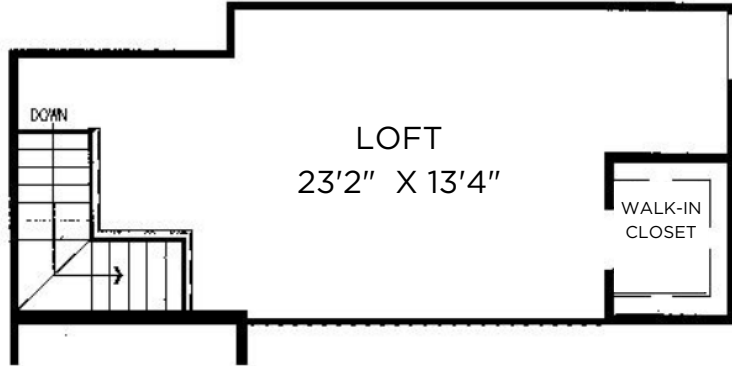

# Midtown TERRACE

**Sq Ft:** 1380  
**Bed:** 2 + Loft  
**Bath:** 2

Floor plan and dimensions may vary

# 27

**Sq Ft:** 1445

**Bed:** 2 + Loft

**Bath:** 2

Floor plan and dimensions may vary

Midtown  
TERRACE

Sq Ft: 1535

Bed: 2 + Loft

Bath: 2

Floor plan and dimensions may vary

Midtown  
TERRACE

**Sq Ft:** 1550  
**Bed:** 2 + Loft  
**Bath:** 2

Floor plan and dimensions may vary

## Midtown TERRACE

**Sq Ft:** 1535

**Bed:** 2 + Loft

**Bath:** 2

Floor plan and dimensions may vary