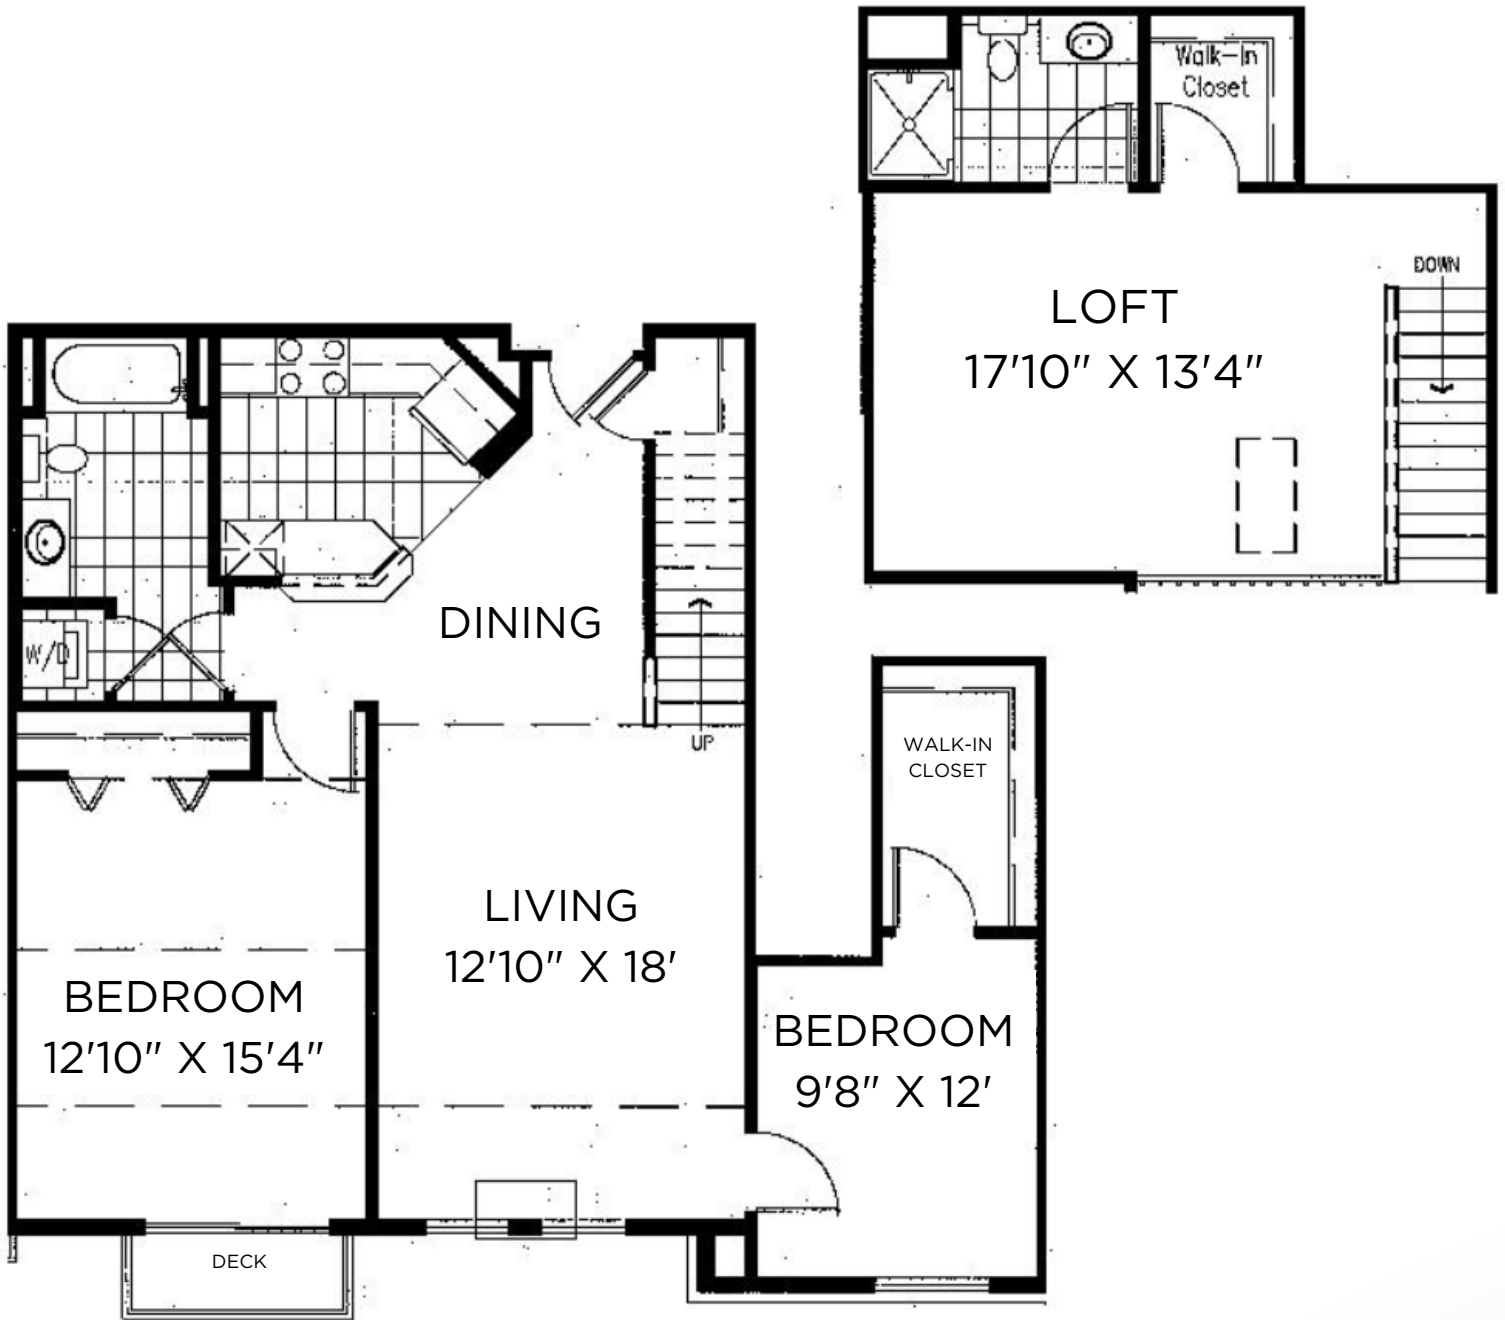

# Midtown TERRACE

**Sq Ft:** 1380  
**Bed:** 2 + Loft  
**Bath:** 2

Floor plan and dimensions may vary

# Midtown TERRACE

# 27

**Sq Ft:** 1445

**Bed:** 2 + Loft

**Bath:** 2

Floor plan and dimensions may vary

Midtown  
TERRACE

Sq Ft: 1535

Bed: 2 + Loft

Bath: 2

Floor plan and dimensions may vary

Midtown  
TERRACE

**Sq Ft:** 1550  
**Bed:** 2 + Loft  
**Bath:** 2

Floor plan and dimensions may vary