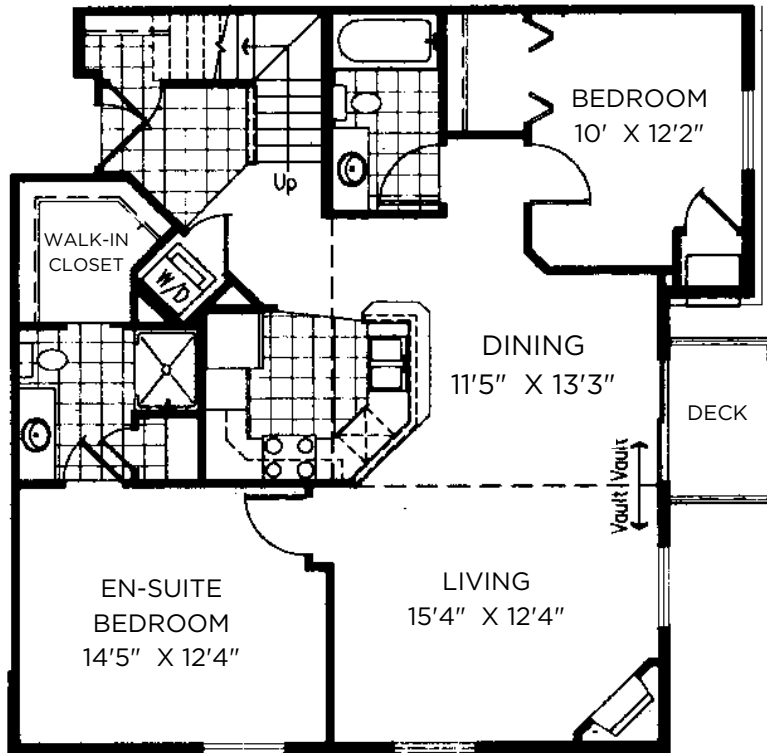

# Midtown TERRACE

**Sq Ft:** 1380  
**Bed:** 2 + Loft  
**Bath:** 2

Floor plan and dimensions may vary

# 27

**Sq Ft:** 1445

**Bed:** 2 + Loft

**Bath:** 2

Floor plan and dimensions may vary

Midtown  
TERRACE

Sq Ft: 1535

Bed: 2 + Loft

Bath: 2

Floor plan and dimensions may vary

Midtown  
TERRACE

**Sq Ft:** 1550  
**Bed:** 2 + Loft  
**Bath:** 2

Floor plan and dimensions may vary

## Midtown TERRACE

**Sq Ft:** 1535

**Bed:** 2 + Loft

**Bath:** 2

Floor plan and dimensions may vary