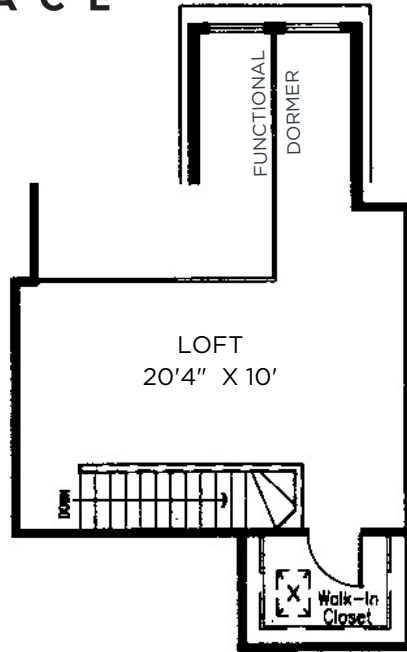

# Midtown TERRACE

**Sq Ft:** 1380  
**Bed:** 2 + Loft  
**Bath:** 2

Floor plan and dimensions may vary

# Midtown TERRACE

# 27

**Sq Ft:** 1445

**Bed:** 2 + Loft

**Bath:** 2

Floor plan and dimensions may vary

Midtown  
TERRACE

Sq Ft: 1535

Bed: 2 + Loft

Bath: 2

Floor plan and dimensions may vary

Midtown  
TERRACE

**Sq Ft:** 1550  
**Bed:** 2 + Loft  
**Bath:** 2

Floor plan and dimensions may vary