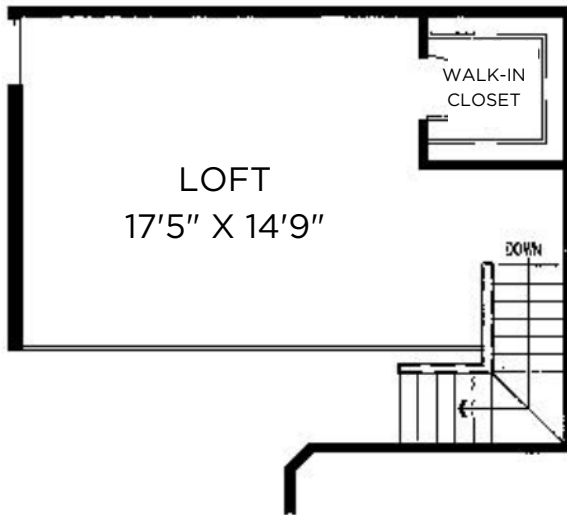

Bath: 2

Floor plan and dimensions may vary

Midtown  
TERRACE

**Sq Ft:** 1550  
**Bed:** 2 + Loft  
**Bath:** 2

Floor plan and dimensions may vary

## Midtown TERRACE

**Sq Ft:** 1535

**Bed:** 2 + Loft

**Bath:** 2

Floor plan and dimensions may vary

# Midtown TERRACE

**Sq Ft:** 1610

**Bed:** 2 + Loft

**Bath:** 2

Floor plan and dimensions may vary

# Midtown TERRACE

**Sq Ft:** 1635  
**Bed:** 2 + Loft  
**Bath:** 2

Floor plan and dimensions may vary