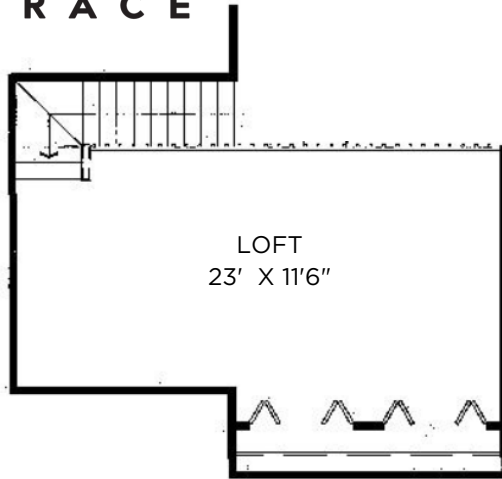

# 27

**Sq Ft:** 1445

**Bed:** 2 + Loft

**Bath:** 2

Floor plan and dimensions may vary

Midtown  
TERRACE

Sq Ft: 1535

Bed: 2 + Loft

Bath: 2

Floor plan and dimensions may vary

Midtown  
TERRACE

**Sq Ft:** 1550  
**Bed:** 2 + Loft  
**Bath:** 2

Floor plan and dimensions may vary

## Midtown TERRACE

**Sq Ft:** 1535

**Bed:** 2 + Loft

**Bath:** 2

Floor plan and dimensions may vary

# Midtown TERRACE

**Sq Ft:** 1610

**Bed:** 2 + Loft

**Bath:** 2

Floor plan and dimensions may vary