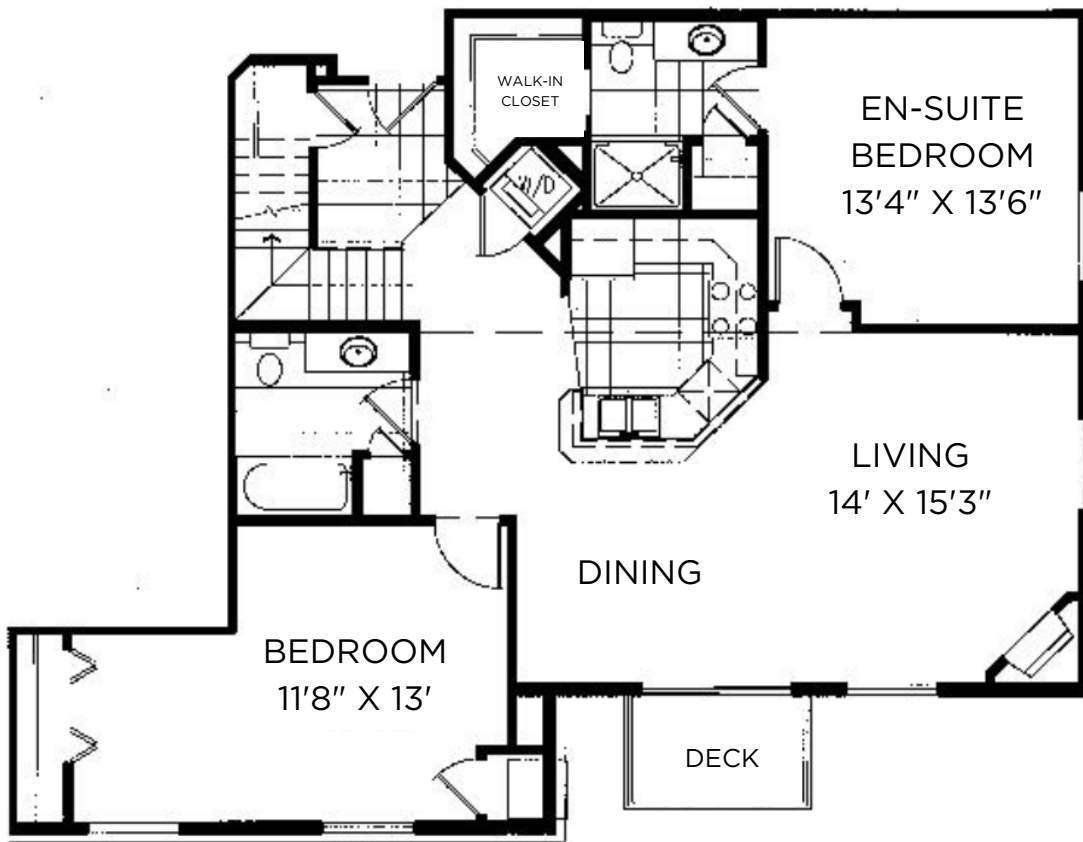

# Midtown TERRACE

**Sq Ft:** 1380  
**Bed:** 2 + Loft  
**Bath:** 2

Floor plan and dimensions may vary

## Midtown TERRACE

**Sq Ft:** 1535

**Bed:** 2 + Loft

**Bath:** 2

Floor plan and dimensions may vary

# Midtown TERRACE

**Sq Ft:** 1610

**Bed:** 2 + Loft

**Bath:** 2

Floor plan and dimensions may vary

# Midtown TERRACE

**Sq Ft:** 1635  
**Bed:** 2 + Loft  
**Bath:** 2

Floor plan and dimensions may vary