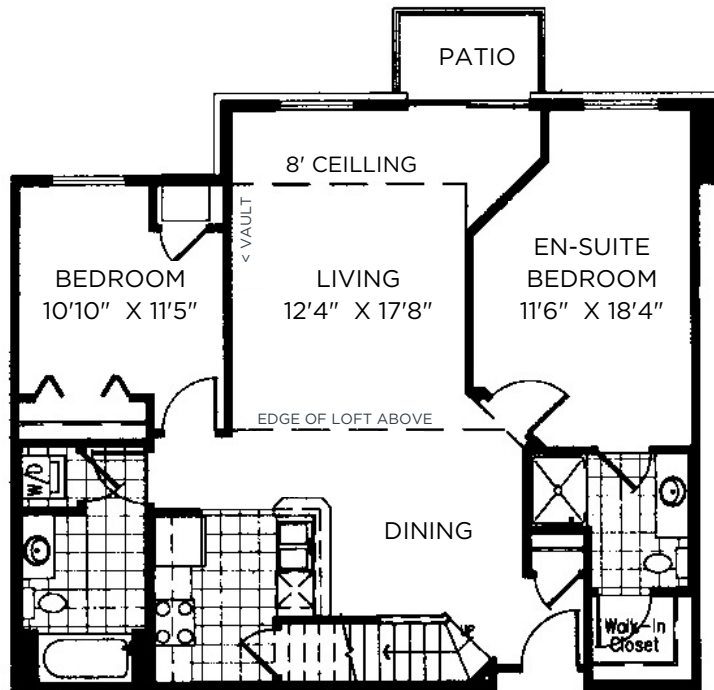

# Midtown TERRACE

**Sq Ft:** 1380  
**Bed:** 2 + Loft  
**Bath:** 2

Floor plan and dimensions may vary

# Midtown TERRACE

# 27

**Sq Ft:** 1445

**Bed:** 2 + Loft

**Bath:** 2

Floor plan and dimensions may vary

Midtown  
TERRACE

Sq Ft: 1535

Bed: 2 + Loft

Bath: 2

Floor plan and dimensions may vary

Midtown  
TERRACE

**Sq Ft:** 1550  
**Bed:** 2 + Loft  
**Bath:** 2

Floor plan and dimensions may vary