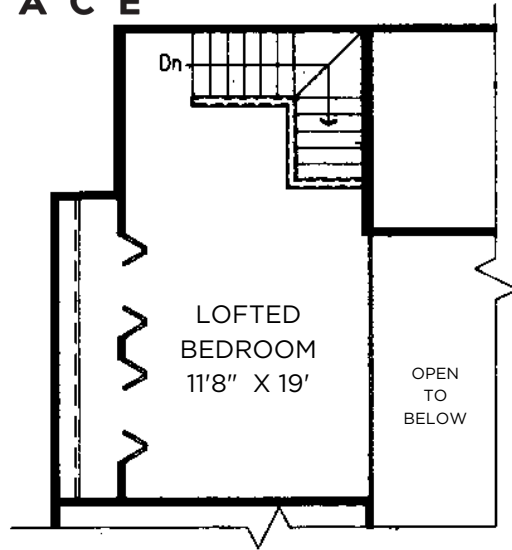

# Midtown TERRACE

**Sq Ft:** 1380  
**Bed:** 2 + Loft  
**Bath:** 2

Floor plan and dimensions may vary

# 27

**Sq Ft:** 1445

**Bed:** 2 + Loft

**Bath:** 2

Floor plan and dimensions may vary

Midtown  
TERRACE

Sq Ft: 1535

Bed: 2 + Loft

Bath: 2

Floor plan and dimensions may vary

Midtown  
TERRACE

**Sq Ft:** 1550  
**Bed:** 2 + Loft  
**Bath:** 2

Floor plan and dimensions may vary

## Midtown TERRACE

**Sq Ft:** 1535

**Bed:** 2 + Loft

**Bath:** 2

Floor plan and dimensions may vary