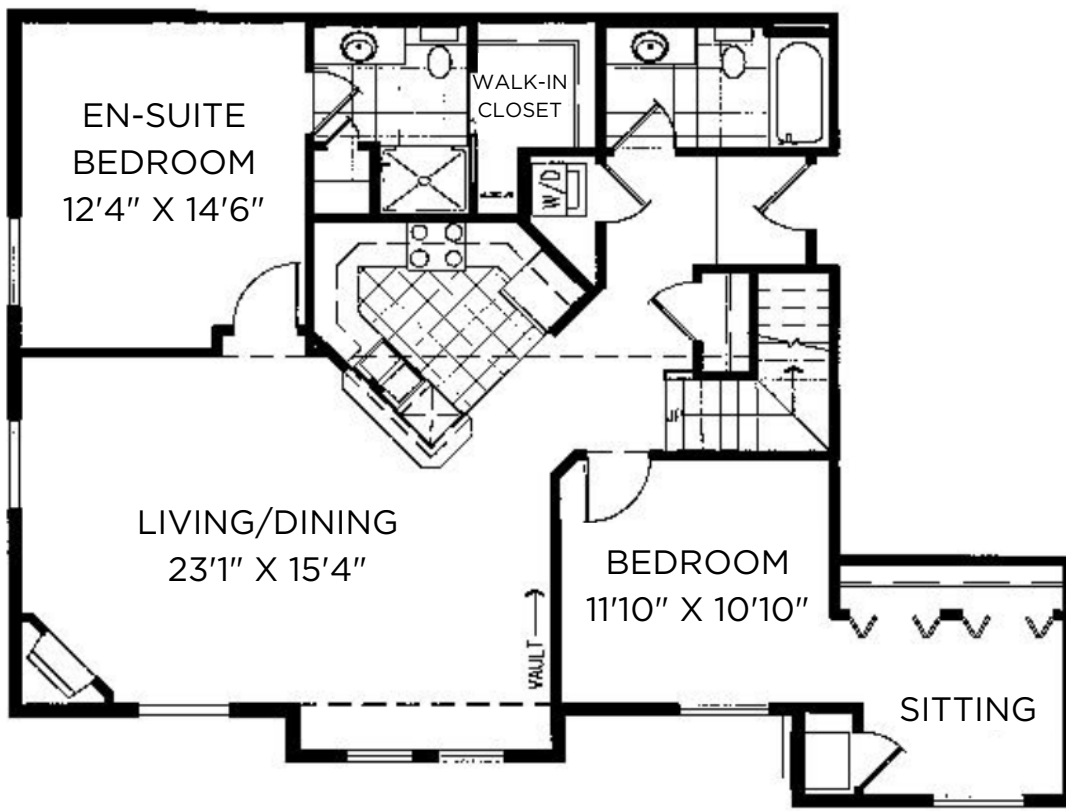

Bath: 2

Floor plan and dimensions may vary

Midtown  
TERRACE

**Sq Ft:** 1550  
**Bed:** 2 + Loft  
**Bath:** 2

Floor plan and dimensions may vary

## Midtown TERRACE

**Sq Ft:** 1535

**Bed:** 2 + Loft

**Bath:** 2

Floor plan and dimensions may vary

# Midtown TERRACE

**Sq Ft:** 1610

**Bed:** 2 + Loft

**Bath:** 2

Floor plan and dimensions may vary

# Midtown TERRACE

**Sq Ft:** 1635  
**Bed:** 2 + Loft  
**Bath:** 2

Floor plan and dimensions may vary