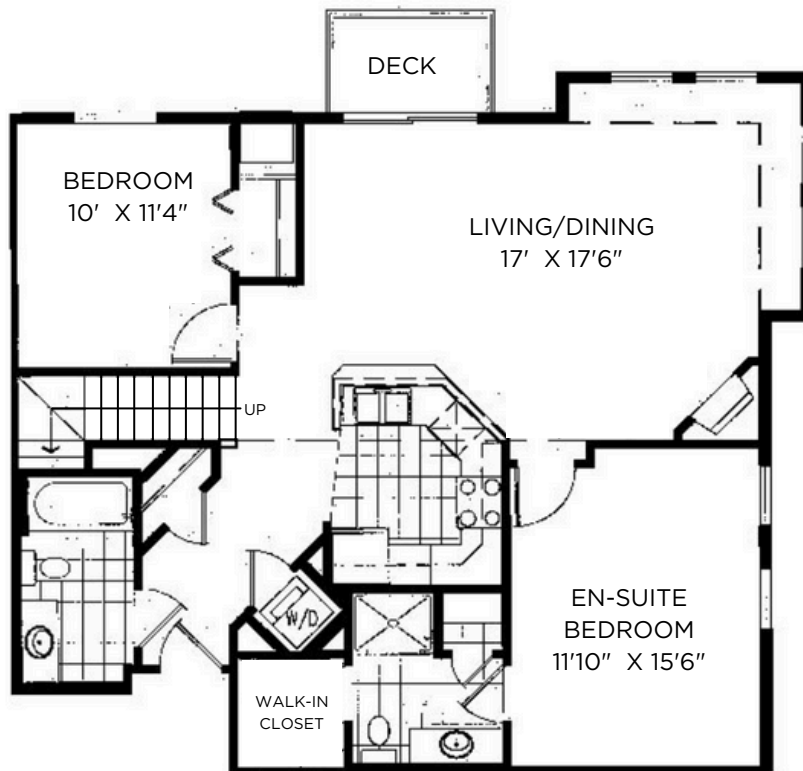

# 26

Floor plan and dimensions may vary

Midtown  
TERRACE

Sq Ft: 1445  
Bed: 2 + Loft  
Bath: 2

Floor plan and dimensions may vary

Midtown  
TERRACE

Sq Ft: 1535

Bed: 2 + Loft

Bath: 2

Floor plan and dimensions may vary

# Midtown TERRACE

**Sq Ft:** 1550  
**Bed:** 2 + Loft  
**Bath:** 2

Floor plan and dimensions may vary

## Midtown TERRACE

**Sq Ft:** 1535  
**Bed:** 2 + Loft  
**Bath:** 2

Floor plan and dimensions may vary