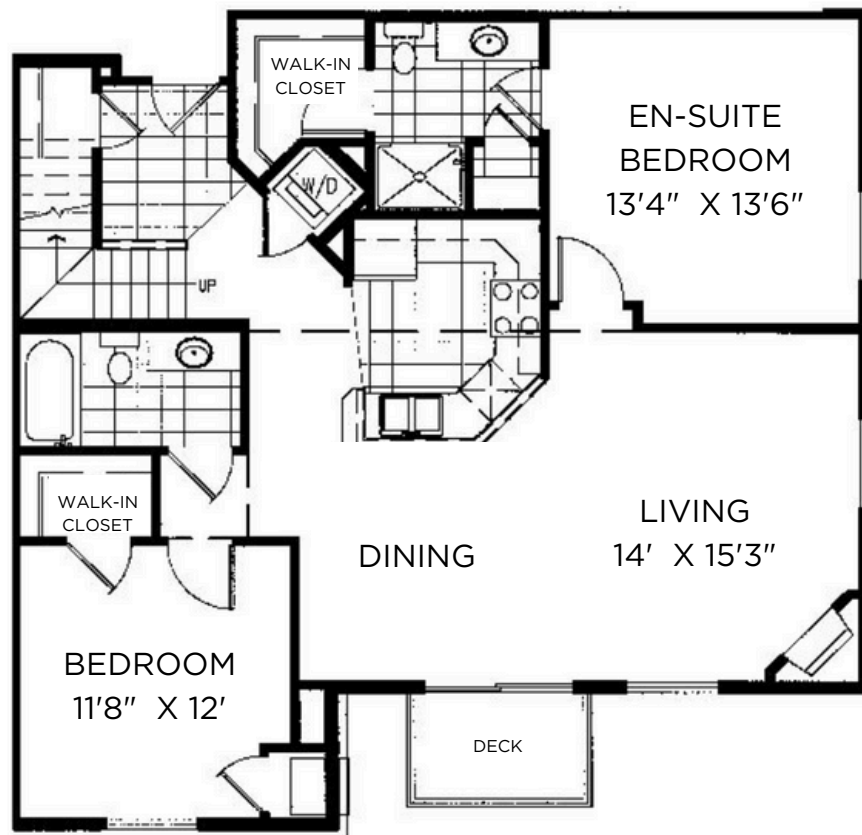

# Midtown TERRACE

**Sq Ft:** 1380  
**Bed:** 2 + Loft  
**Bath:** 2

# 26

Floor plan and dimensions may vary

Midtown  
TERRACE

Sq Ft: 1445  
Bed: 2 + Loft  
Bath: 2

Floor plan and dimensions may vary

Midtown  
TERRACE

Sq Ft: 1535

Bed: 2 + Loft

Bath: 2

Floor plan and dimensions may vary

# Midtown TERRACE

**Sq Ft:** 1550  
**Bed:** 2 + Loft  
**Bath:** 2

Floor plan and dimensions may vary