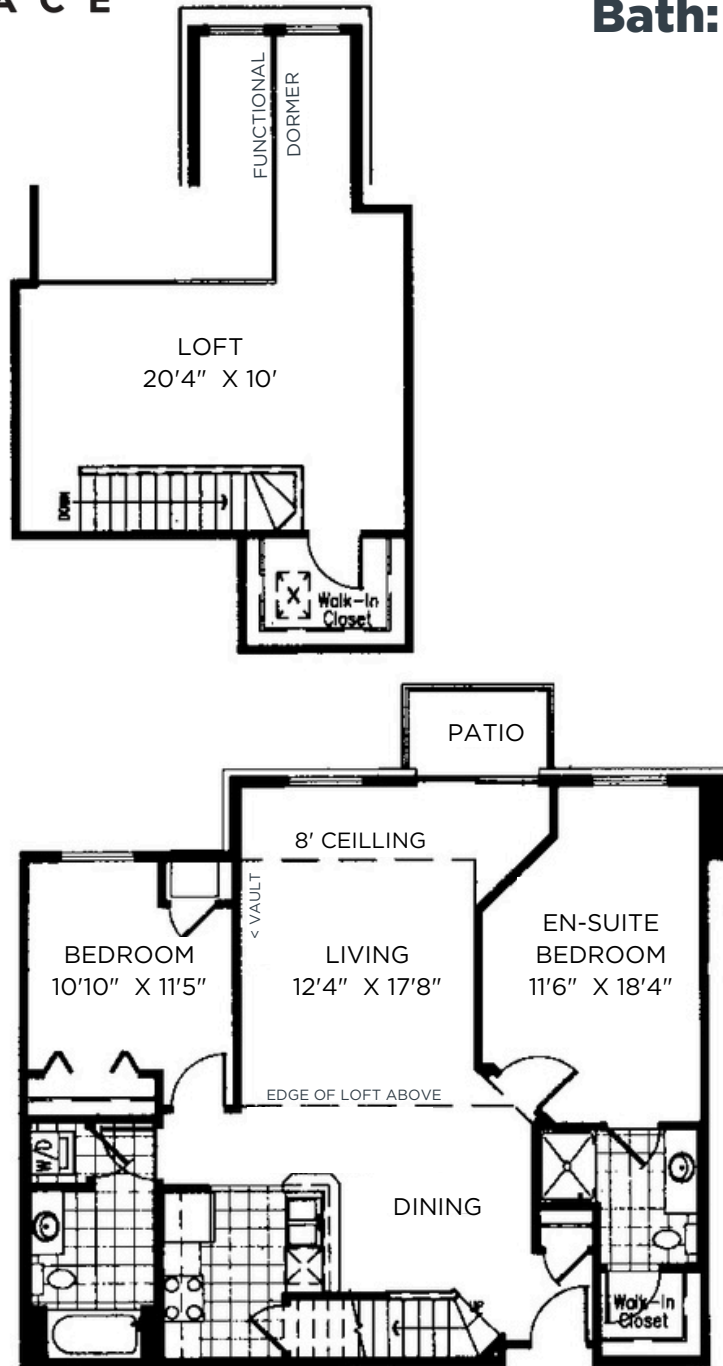

# Midtown TERRACE

**Sq Ft:** 1380  
**Bed:** 2 + Loft  
**Bath:** 2

# 26

Floor plan and dimensions may vary

Midtown  
TERRACE

Sq Ft: 1445  
Bed: 2 + Loft  
Bath: 2

Floor plan and dimensions may vary

Midtown  
TERRACE

Sq Ft: 1535

Bed: 2 + Loft

Bath: 2

Floor plan and dimensions may vary

# Midtown TERRACE

**Sq Ft:** 1550  
**Bed:** 2 + Loft  
**Bath:** 2

Floor plan and dimensions may vary