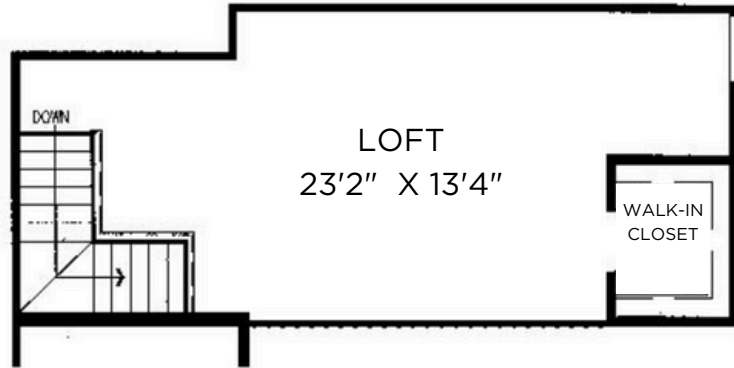

# Midtown TERRACE

**Sq Ft:** 1380  
**Bed:** 2 + Loft  
**Bath:** 2

# 26

Floor plan and dimensions may vary

Midtown  
TERRACE

Sq Ft: 1445  
Bed: 2 + Loft  
Bath: 2

Floor plan and dimensions may vary

Midtown  
TERRACE

Sq Ft: 1535

Bed: 2 + Loft

Bath: 2

Floor plan and dimensions may vary

# Midtown TERRACE

**Sq Ft:** 1550  
**Bed:** 2 + Loft  
**Bath:** 2

Floor plan and dimensions may vary