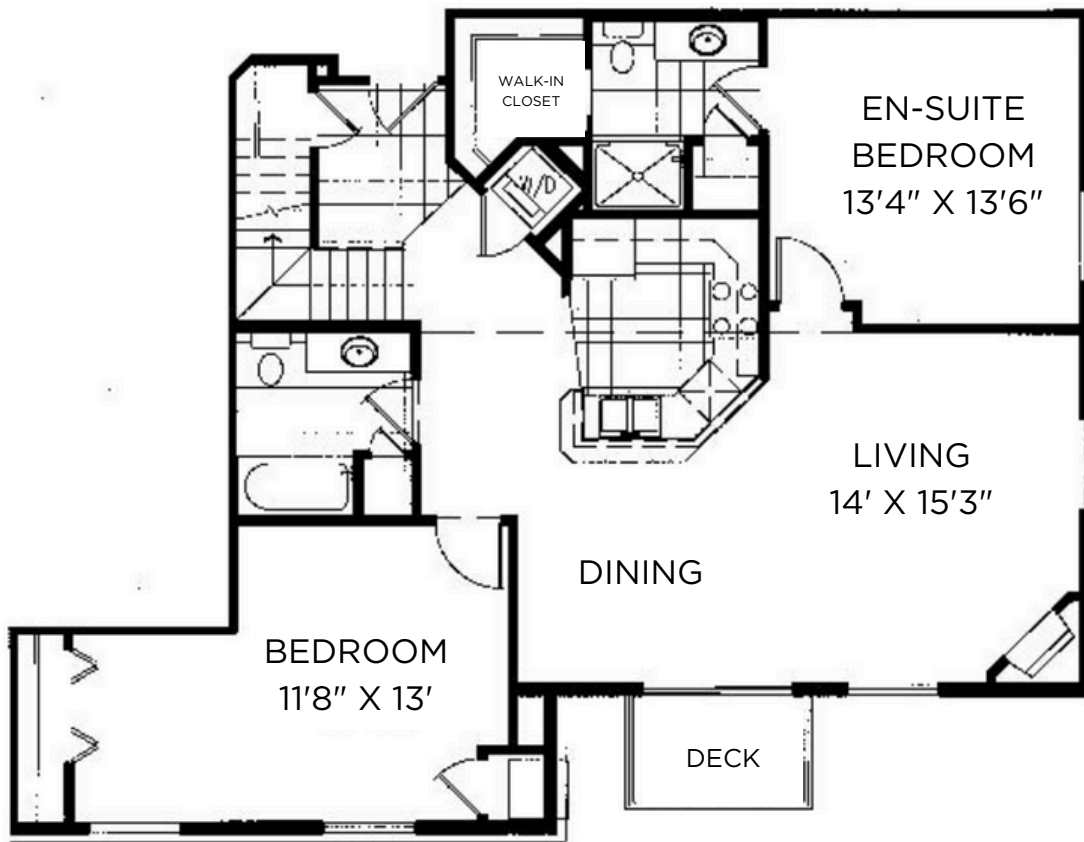

Bath: 2

Floor plan and dimensions may vary

## Midtown TERRACE

**Sq Ft:** 1535  
**Bed:** 2 + Loft  
**Bath:** 2

Floor plan and dimensions may vary

# Midtown TERRACE

**Sq Ft:** 1610  
**Bed:** 2 + Loft  
**Bath:** 2

Floor plan and dimensions may vary

# Midtown TERRACE

**Sq Ft:** 1635  
**Bed:** 2 + Loft  
**Bath:** 2

Floor plan and dimensions may vary