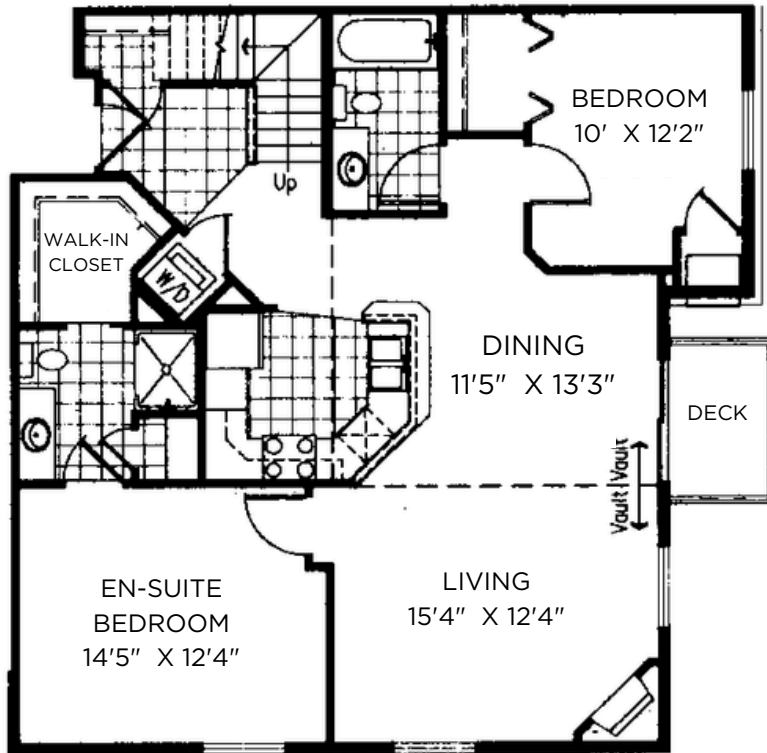

# Midtown TERRACE

**Sq Ft:** 1380  
**Bed:** 2 + Loft  
**Bath:** 2

# 26

Floor plan and dimensions may vary

Midtown  
TERRACE

Sq Ft: 1445  
Bed: 2 + Loft  
Bath: 2

Floor plan and dimensions may vary

Midtown  
TERRACE

Sq Ft: 1535

Bed: 2 + Loft

Bath: 2

Floor plan and dimensions may vary

# Midtown TERRACE

**Sq Ft:** 1550  
**Bed:** 2 + Loft  
**Bath:** 2

Floor plan and dimensions may vary