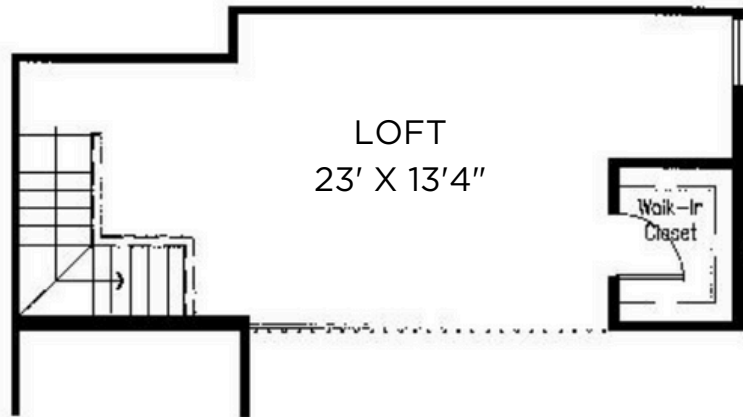

## Midtown TERRACE

**Sq Ft:** 1535  
**Bed:** 2 + Loft  
**Bath:** 2

Floor plan and dimensions may vary

# Midtown TERRACE

**Sq Ft:** 1610  
**Bed:** 2 + Loft  
**Bath:** 2

Floor plan and dimensions may vary

# Midtown TERRACE

**Sq Ft:** 1635  
**Bed:** 2 + Loft  
**Bath:** 2

Floor plan and dimensions may vary