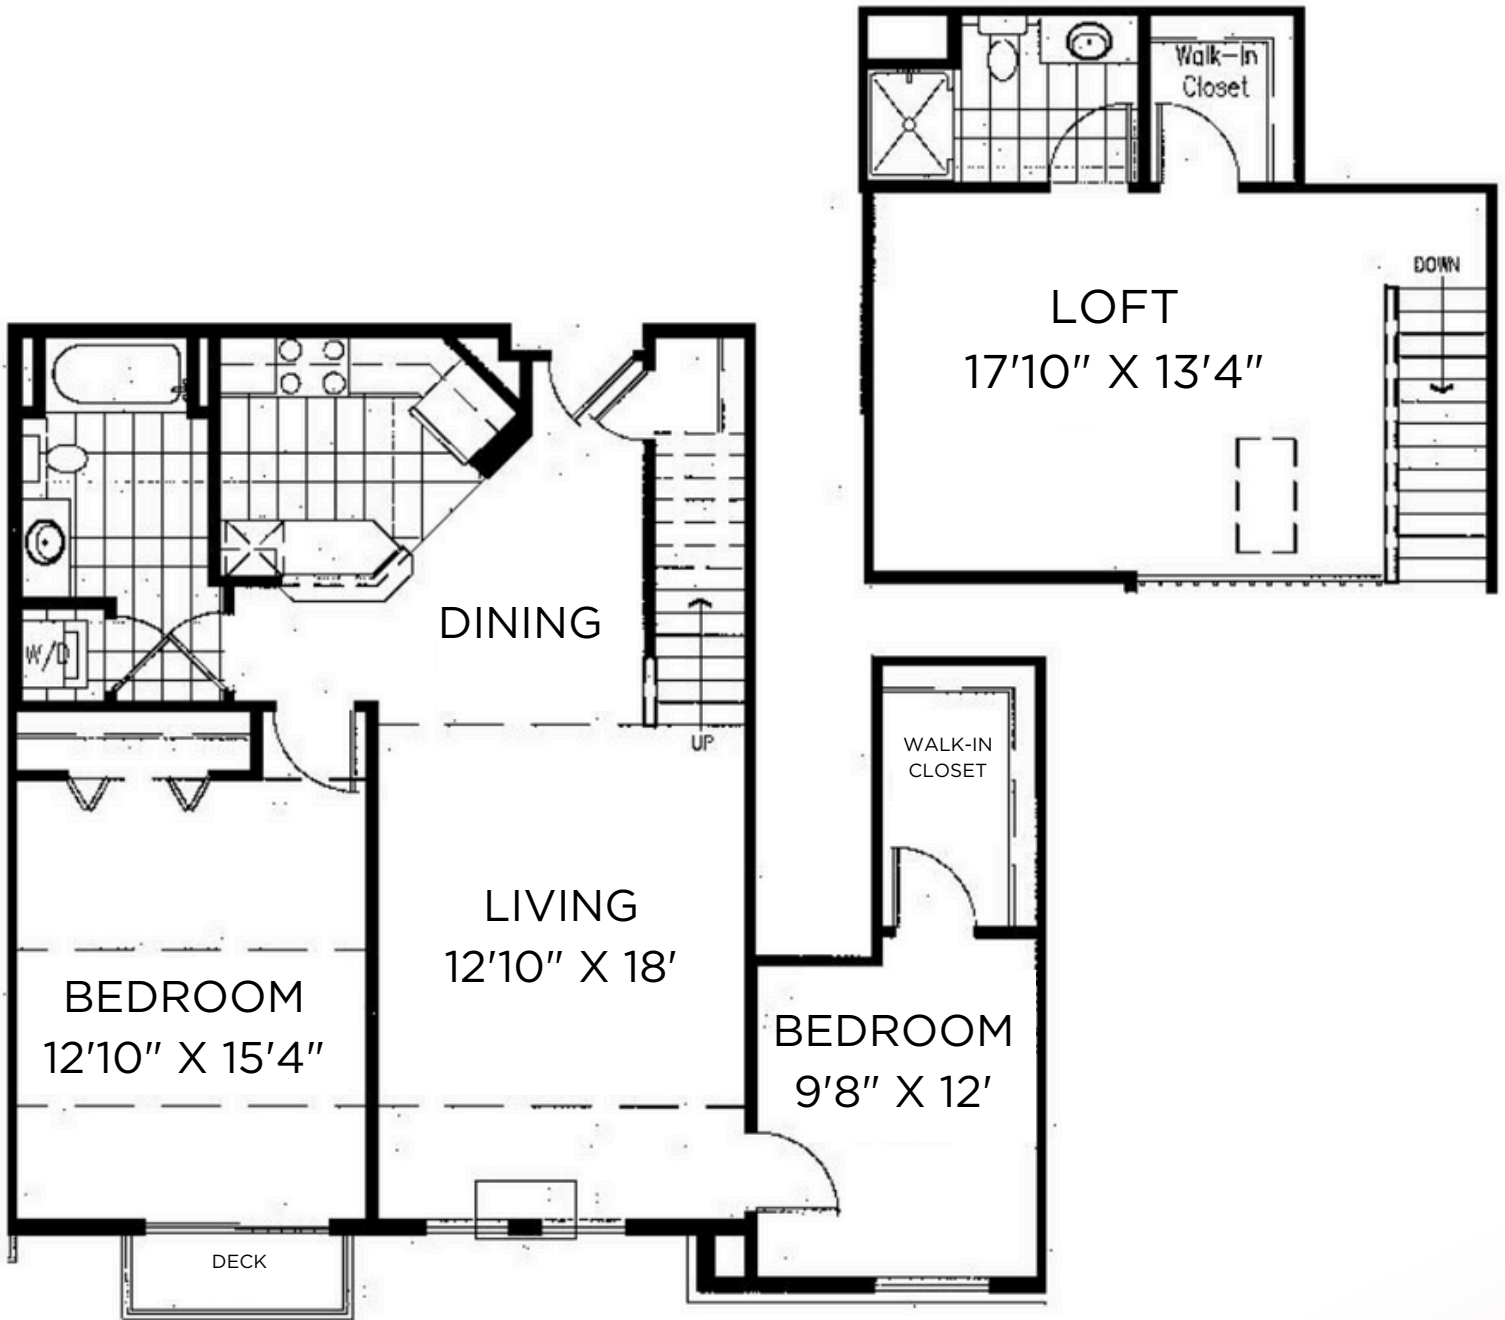

# Midtown TERRACE

**Sq Ft:** 1380  
**Bed:** 2 + Loft  
**Bath:** 2

# 26

Floor plan and dimensions may vary

Midtown  
TERRACE

Sq Ft: 1445  
Bed: 2 + Loft  
Bath: 2

Floor plan and dimensions may vary

Midtown  
TERRACE

Sq Ft: 1535

Bed: 2 + Loft

Bath: 2

Floor plan and dimensions may vary

# Midtown TERRACE

**Sq Ft:** 1550  
**Bed:** 2 + Loft  
**Bath:** 2

Floor plan and dimensions may vary