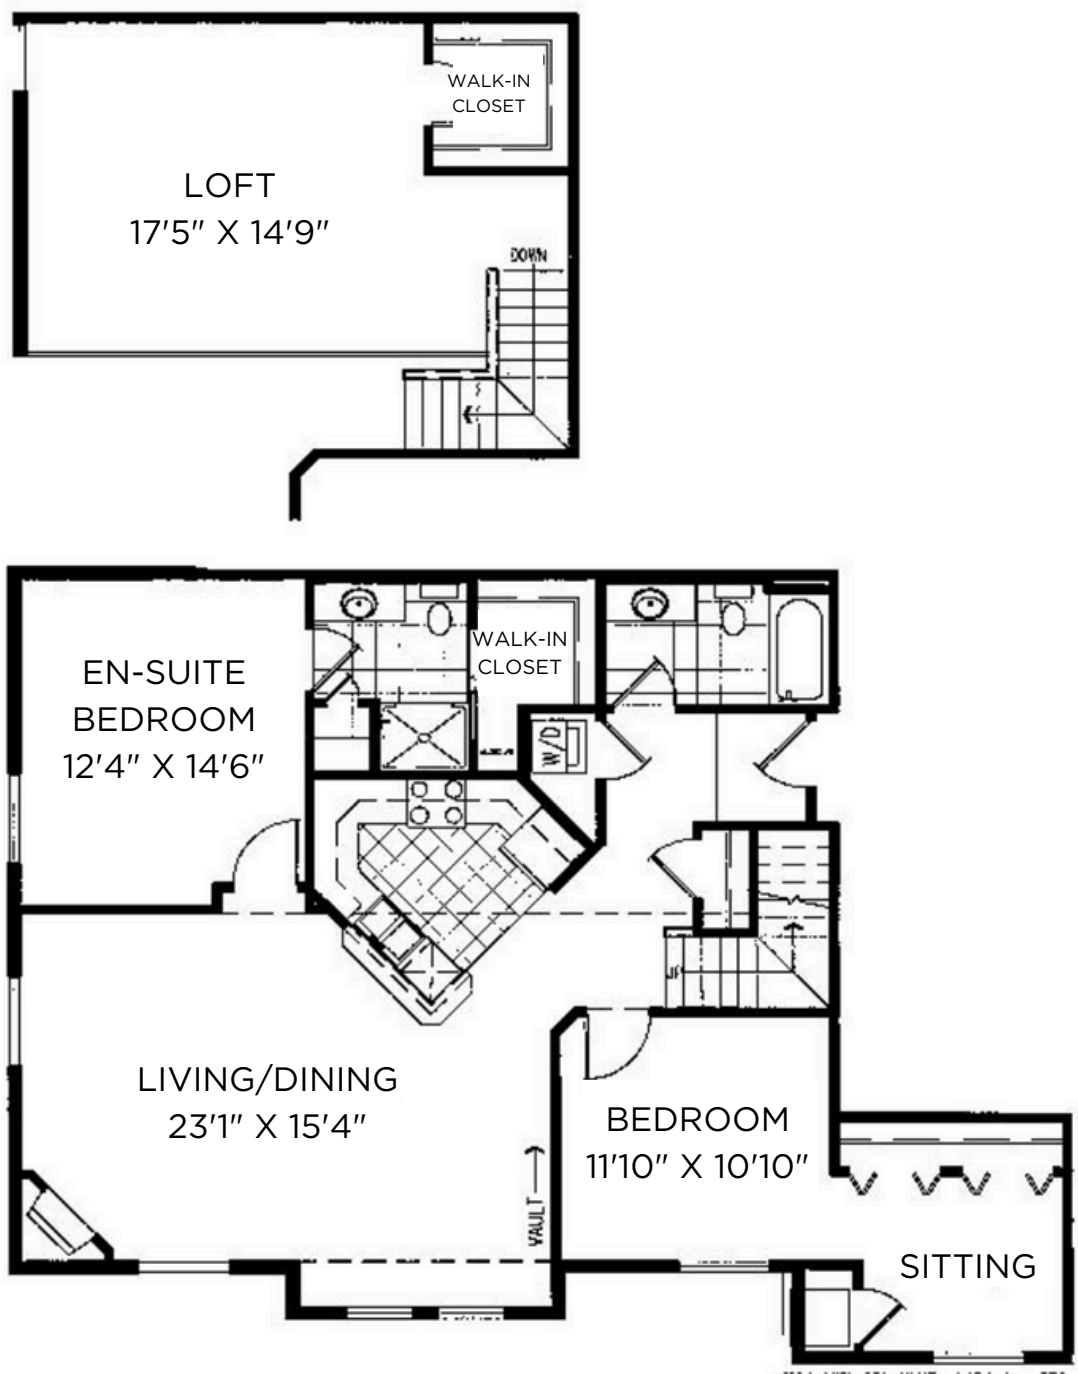

Bath: 2

Floor plan and dimensions may vary

## Midtown TERRACE

**Sq Ft:** 1535  
**Bed:** 2 + Loft  
**Bath:** 2

Floor plan and dimensions may vary

# Midtown TERRACE

**Sq Ft:** 1610  
**Bed:** 2 + Loft  
**Bath:** 2

Floor plan and dimensions may vary

# Midtown TERRACE

**Sq Ft:** 1635  
**Bed:** 2 + Loft  
**Bath:** 2

Floor plan and dimensions may vary