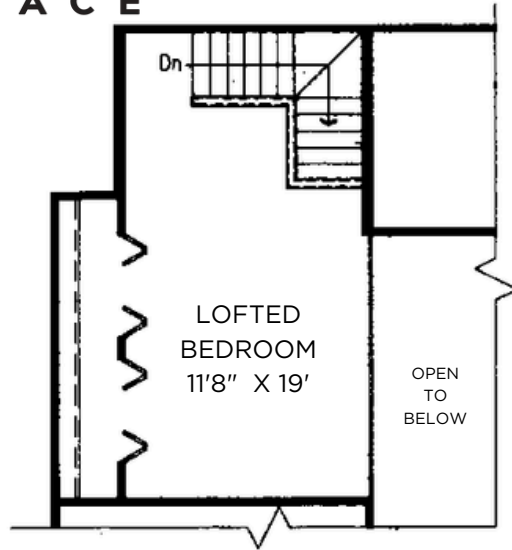

# Midtown TERRACE

**Sq Ft:** 1380  
**Bed:** 2 + Loft  
**Bath:** 2

# 26

Floor plan and dimensions may vary

Midtown  
TERRACE

Sq Ft: 1445  
Bed: 2 + Loft  
Bath: 2

Floor plan and dimensions may vary

Midtown  
TERRACE

Sq Ft: 1535

Bed: 2 + Loft

Bath: 2

Floor plan and dimensions may vary

# Midtown TERRACE

**Sq Ft:** 1550  
**Bed:** 2 + Loft  
**Bath:** 2

Floor plan and dimensions may vary