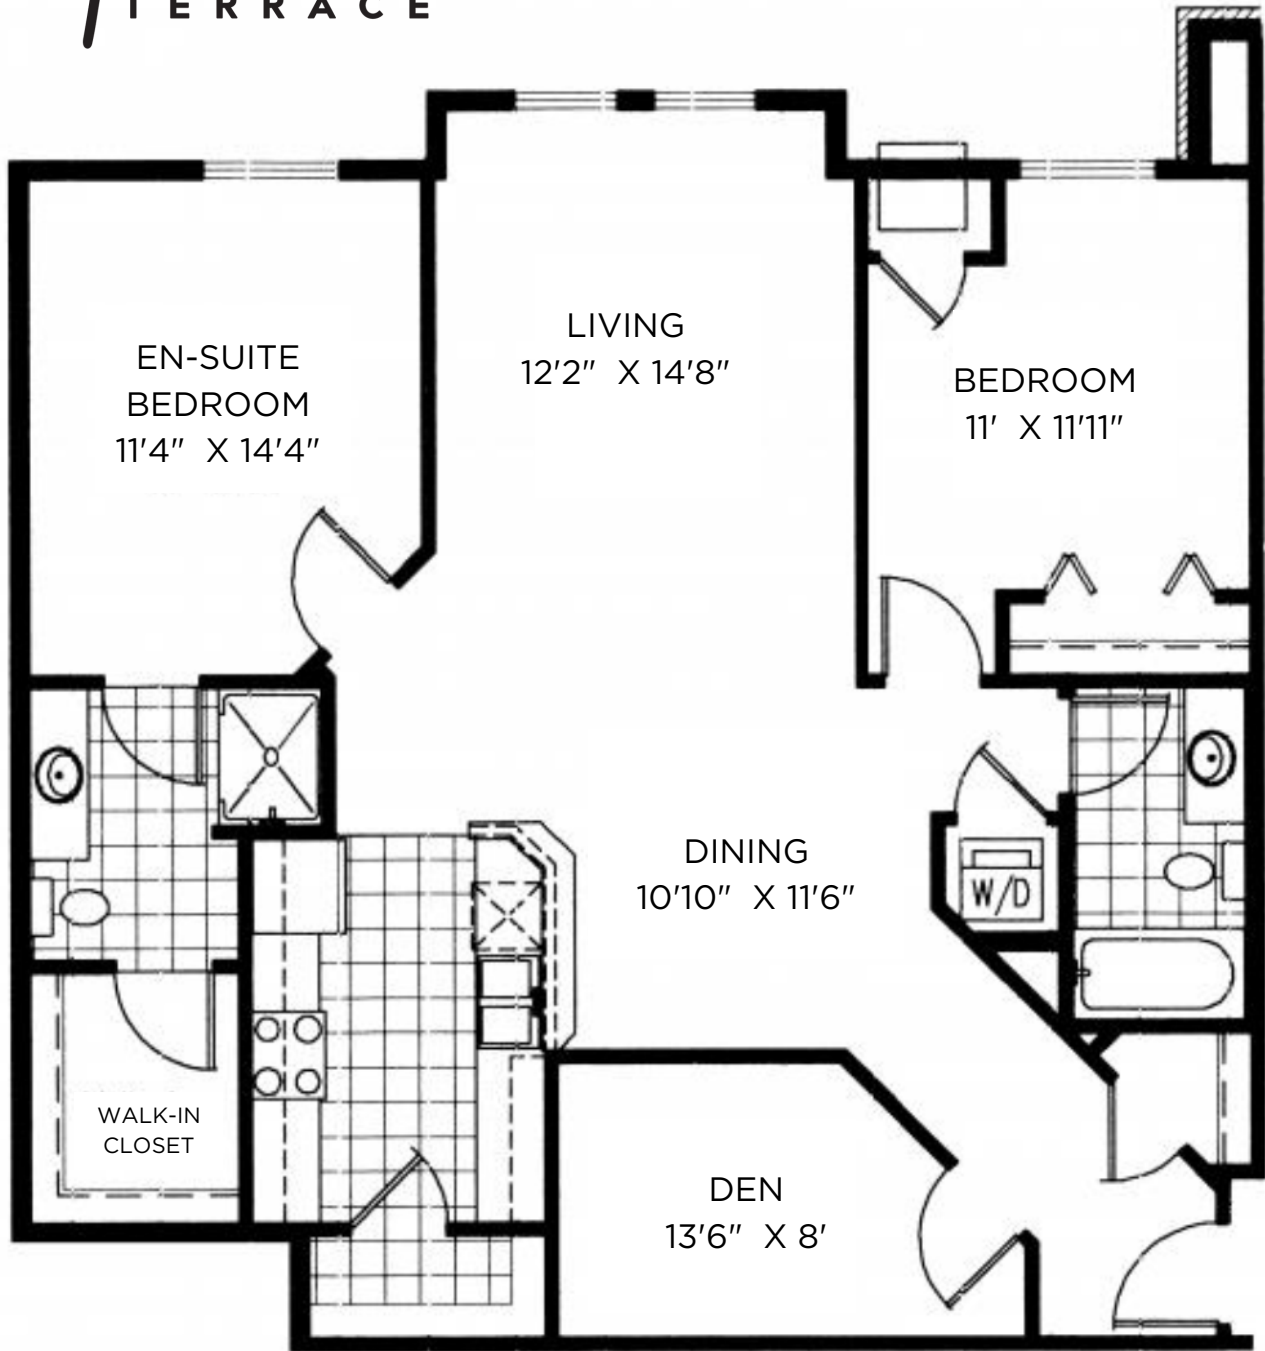

# Midtown TERRACE

**Sq Ft:** 1230  
**Bed:** 2 + Den  
**Bath:** 2

Floor plan and dimensions may vary