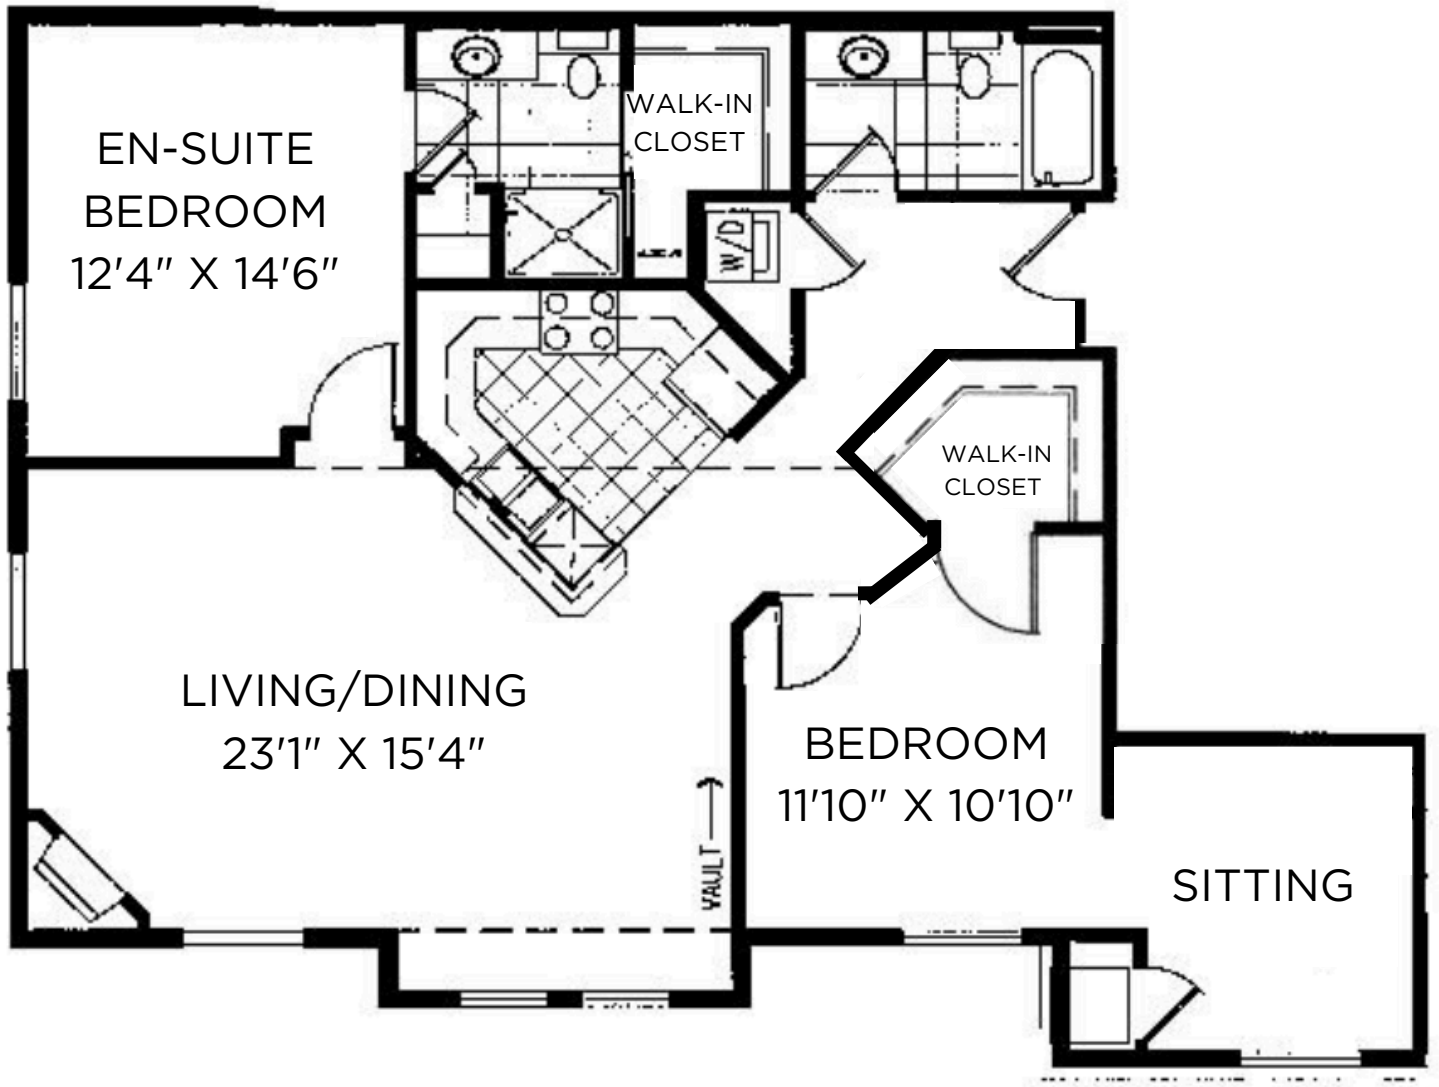

# Midtown TERRACE

**Sq Ft:** 1000  
**Bed:** 2  
**Bath:** 2

Floor plan and dimensions may vary

# 14

**Sq Ft:** 1110

**Bed:** 2

**Bath:** 2

Floor plan and dimensions may vary

# 18

**Sq Ft:** 1140

**Bed:** 2

**Bath:** 2

Floor plan and dimensions may vary

# Midtown TERRACE

**Sq Ft:** 1250  
**Bed:** 2 + Sitting  
**Bath:** 2

Floor plan and dimensions may vary