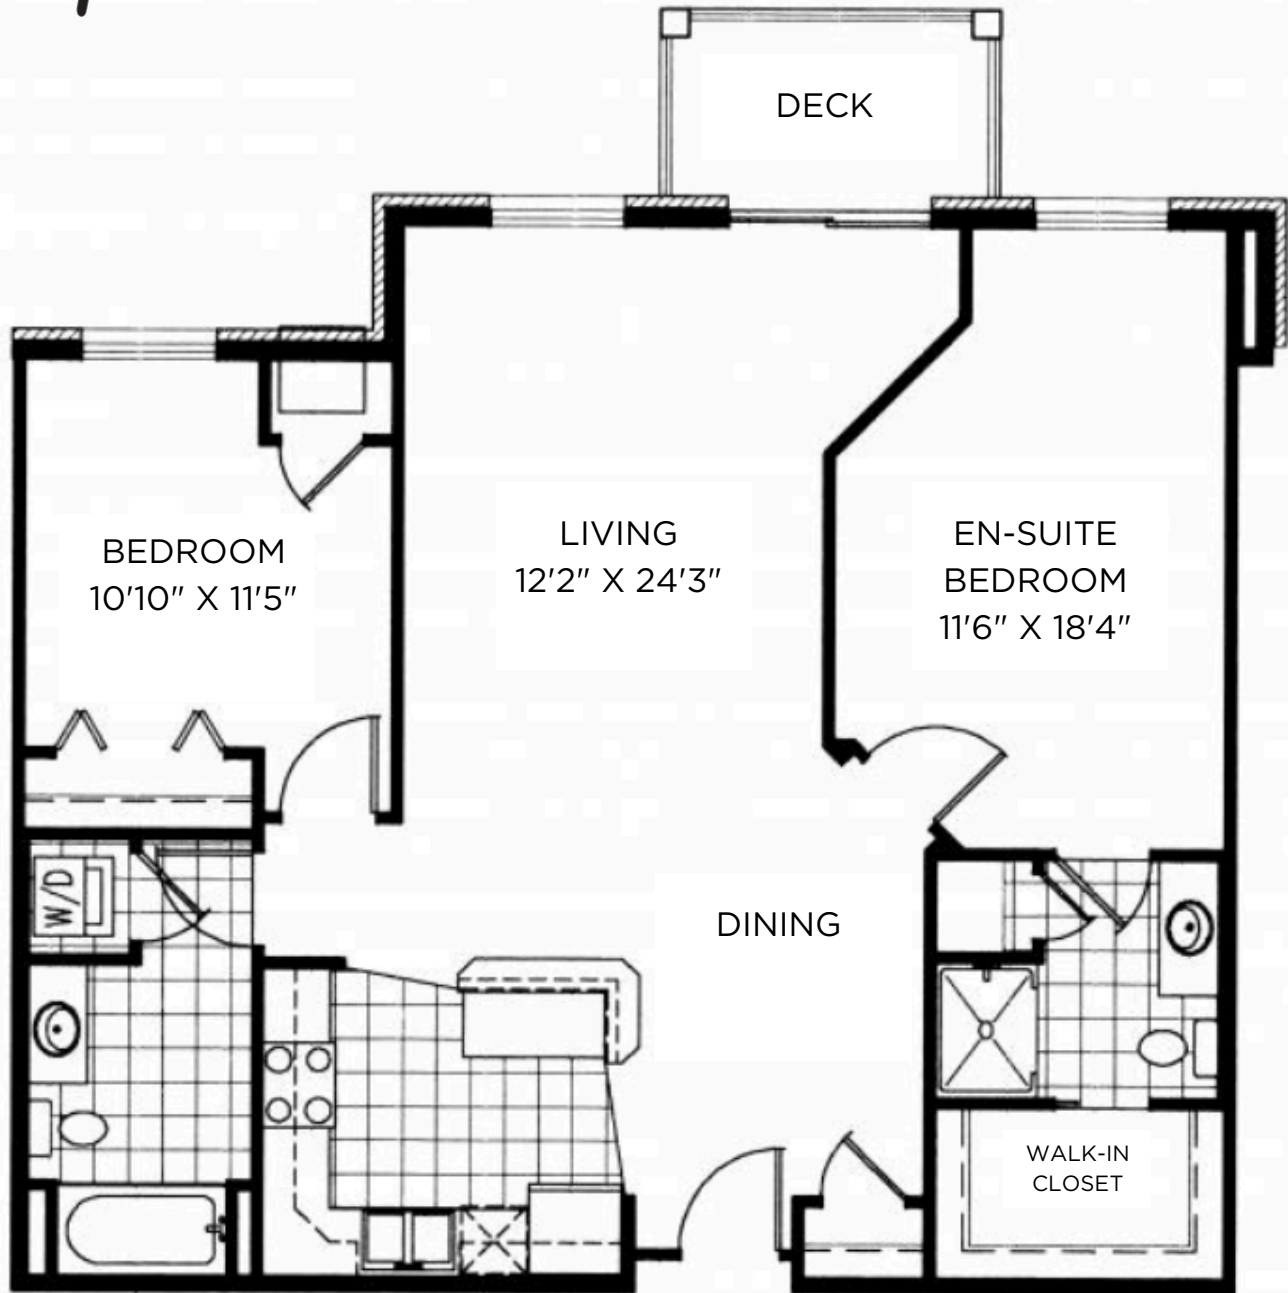

# Midtown TERRACE

**12**  
**Sq Ft:** 1050  
**Bed:** 2  
**Bath:** 2

Floor plan and dimensions may vary

# Midtown TERRACE

**13**  
**Sq Ft:** 1090  
**Bed:** 2  
**Bath:** 2

Floor plan and dimensions may vary

# Midtown TERRACE

# 14

**Sq Ft:** 1110

**Bed:** 2

**Bath:** 2

Floor plan and dimensions may vary