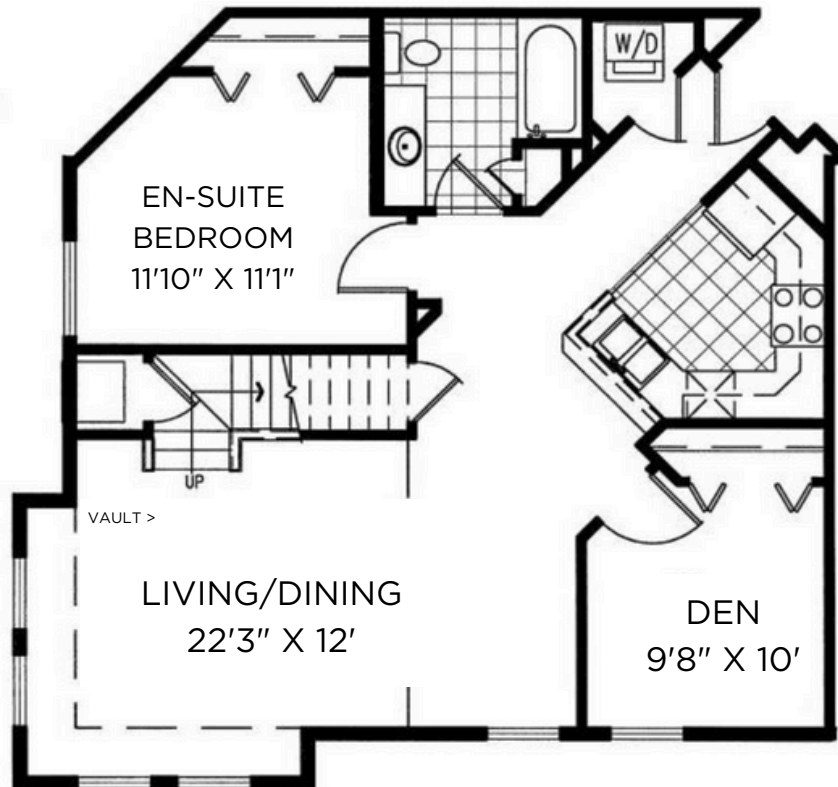

# Midtown TERRACE

# 24

**Sq Ft:** 1310  
**Bed:** 1 + Loft/Den  
**Bath:** 2

Floor plan and dimensions may vary

# 25

**Sq Ft:** 1290  
**Bed:** 1 + Loft/Den  
**Bath:** 2

Floor plan and dimensions may vary