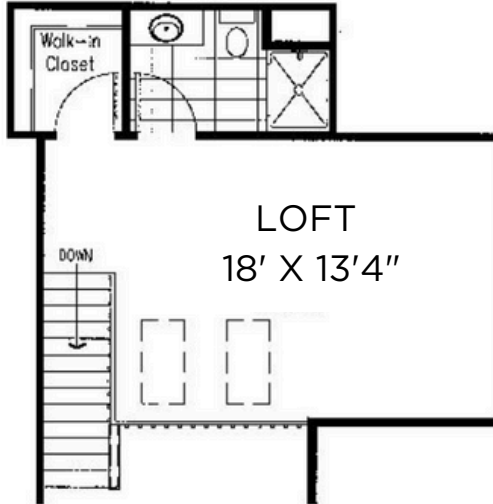

# Midtown TERRACE

# 24

**Sq Ft:** 1310  
**Bed:** 1 + Loft/Den  
**Bath:** 2

Floor plan and dimensions may vary

# 25

**Sq Ft:** 1290  
**Bed:** 1 + Loft/Den  
**Bath:** 2

Floor plan and dimensions may vary