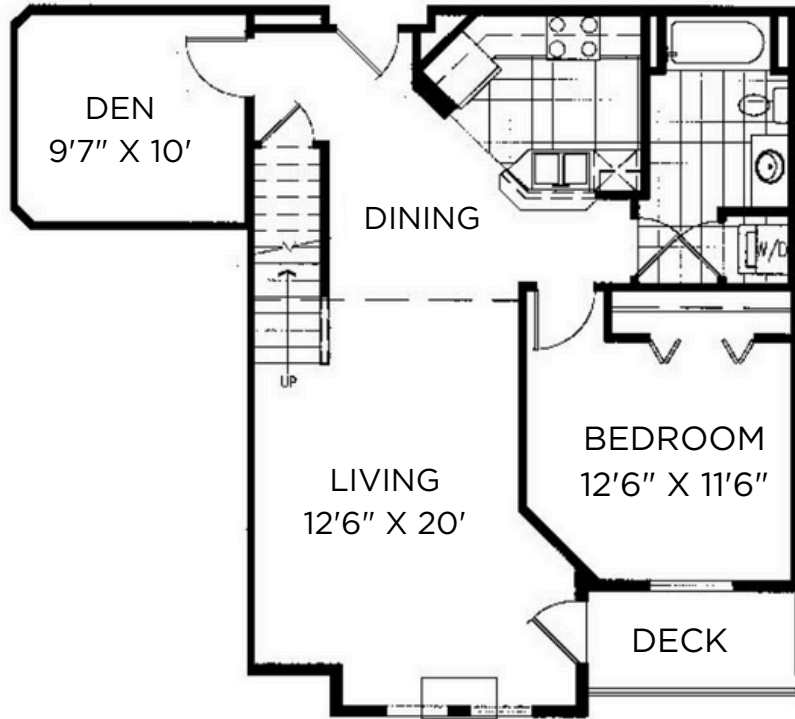

# Midtown TERRACE

# 24

**Sq Ft:** 1310  
**Bed:** 1 + Loft/Den  
**Bath:** 2

Floor plan and dimensions may vary

# 25

**Sq Ft:** 1290  
**Bed:** 1 + Loft/Den  
**Bath:** 2

Floor plan and dimensions may vary