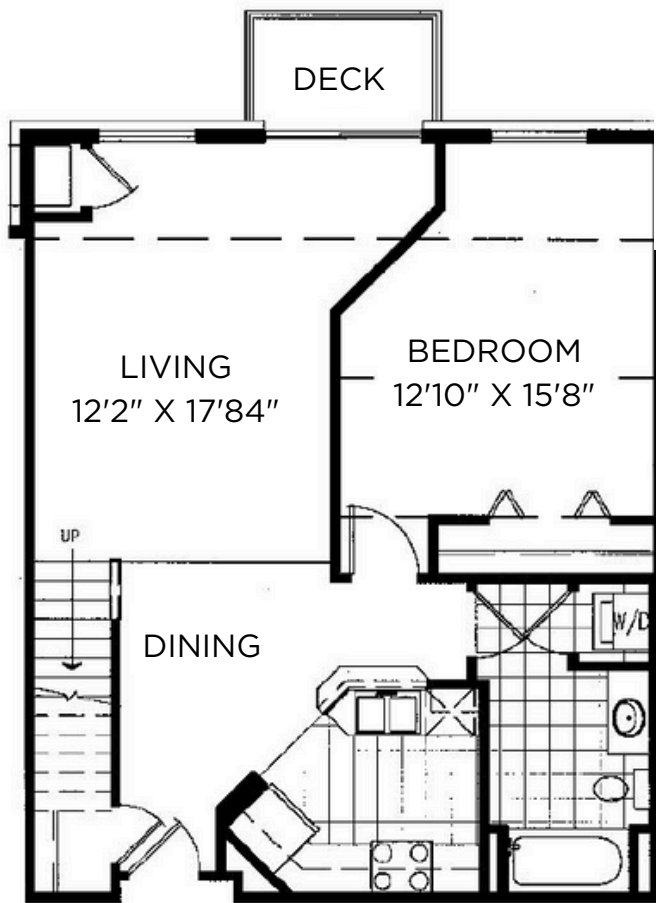

Midtown TERRACE

19

Sq Ft: 1095
Bed: 1 + Loft
Bath: 2

Floor plan and dimensions may vary

Midtown TERRACE

Sq Ft: 1055
Bed: 1 + Loft
Bath: 2

Floor plan and dimensions may vary

Midtown TERRACE

Sq Ft: 1155
Bed: 1 + Loft
Bath: 2

Floor plan and dimensions may vary

Midtown TERRACE

Sq Ft: 1210

Bed: 1 + Loft

Bath: 2

Floor plan and dimensions may vary