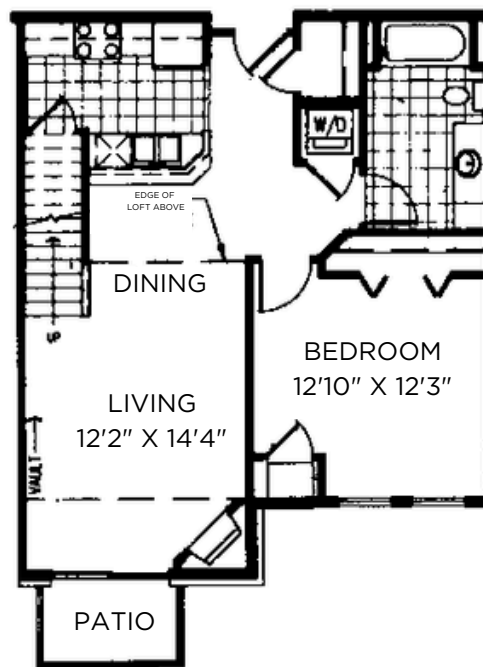

Midtown TERRACE

19

Sq Ft: 1095
Bed: 1 + Loft
Bath: 2

Floor plan and dimensions may vary

Midtown TERRACE

Sq Ft: 1055
Bed: 1 + Loft
Bath: 2

Floor plan and dimensions may vary

Midtown TERRACE

Sq Ft: 1155
Bed: 1 + Loft
Bath: 2

Floor plan and dimensions may vary

Midtown TERRACE

Sq Ft: 1210

Bed: 1 + Loft

Bath: 2

Floor plan and dimensions may vary