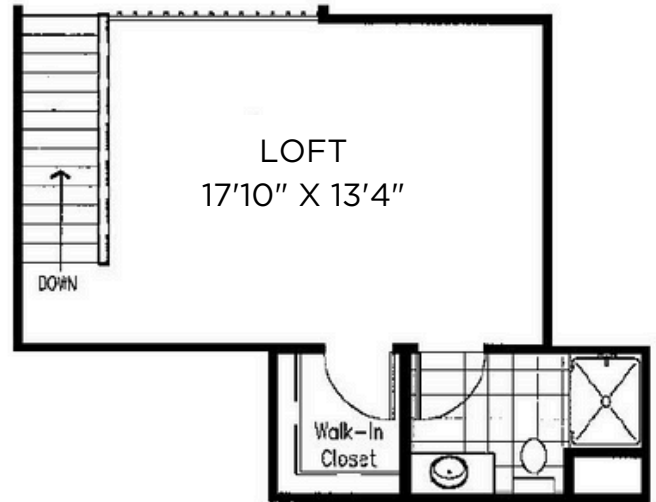

Midtown TERRACE

19

Sq Ft: 1095
Bed: 1 + Loft
Bath: 2

Floor plan and dimensions may vary

Midtown TERRACE

Sq Ft: 1055
Bed: 1 + Loft
Bath: 2

Floor plan and dimensions may vary

Midtown TERRACE

Sq Ft: 1155
Bed: 1 + Loft
Bath: 2

Floor plan and dimensions may vary

Midtown TERRACE

Sq Ft: 1210

Bed: 1 + Loft

Bath: 2

Floor plan and dimensions may vary