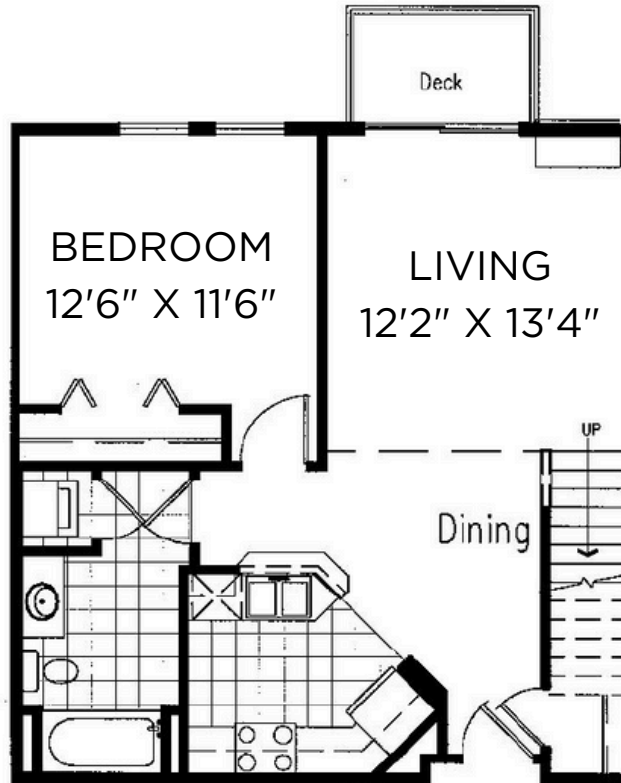

Midtown TERRACE

19

Sq Ft: 1095
Bed: 1 + Loft
Bath: 2

Floor plan and dimensions may vary

Midtown TERRACE

Sq Ft: 1055
Bed: 1 + Loft
Bath: 2

Floor plan and dimensions may vary

Midtown TERRACE

Sq Ft: 1155
Bed: 1 + Loft
Bath: 2

Floor plan and dimensions may vary

Midtown TERRACE

Sq Ft: 1210

Bed: 1 + Loft

Bath: 2

Floor plan and dimensions may vary