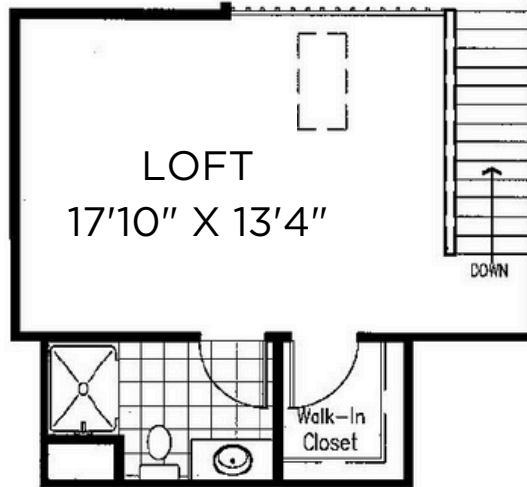

Midtown TERRACE

19

Sq Ft: 1095
Bed: 1 + Loft
Bath: 2

Floor plan and dimensions may vary

Midtown TERRACE

Sq Ft: 1055
Bed: 1 + Loft
Bath: 2

Floor plan and dimensions may vary

Midtown TERRACE

Sq Ft: 1155
Bed: 1 + Loft
Bath: 2

Floor plan and dimensions may vary

Midtown TERRACE

Sq Ft: 1210

Bed: 1 + Loft

Bath: 2

Floor plan and dimensions may vary