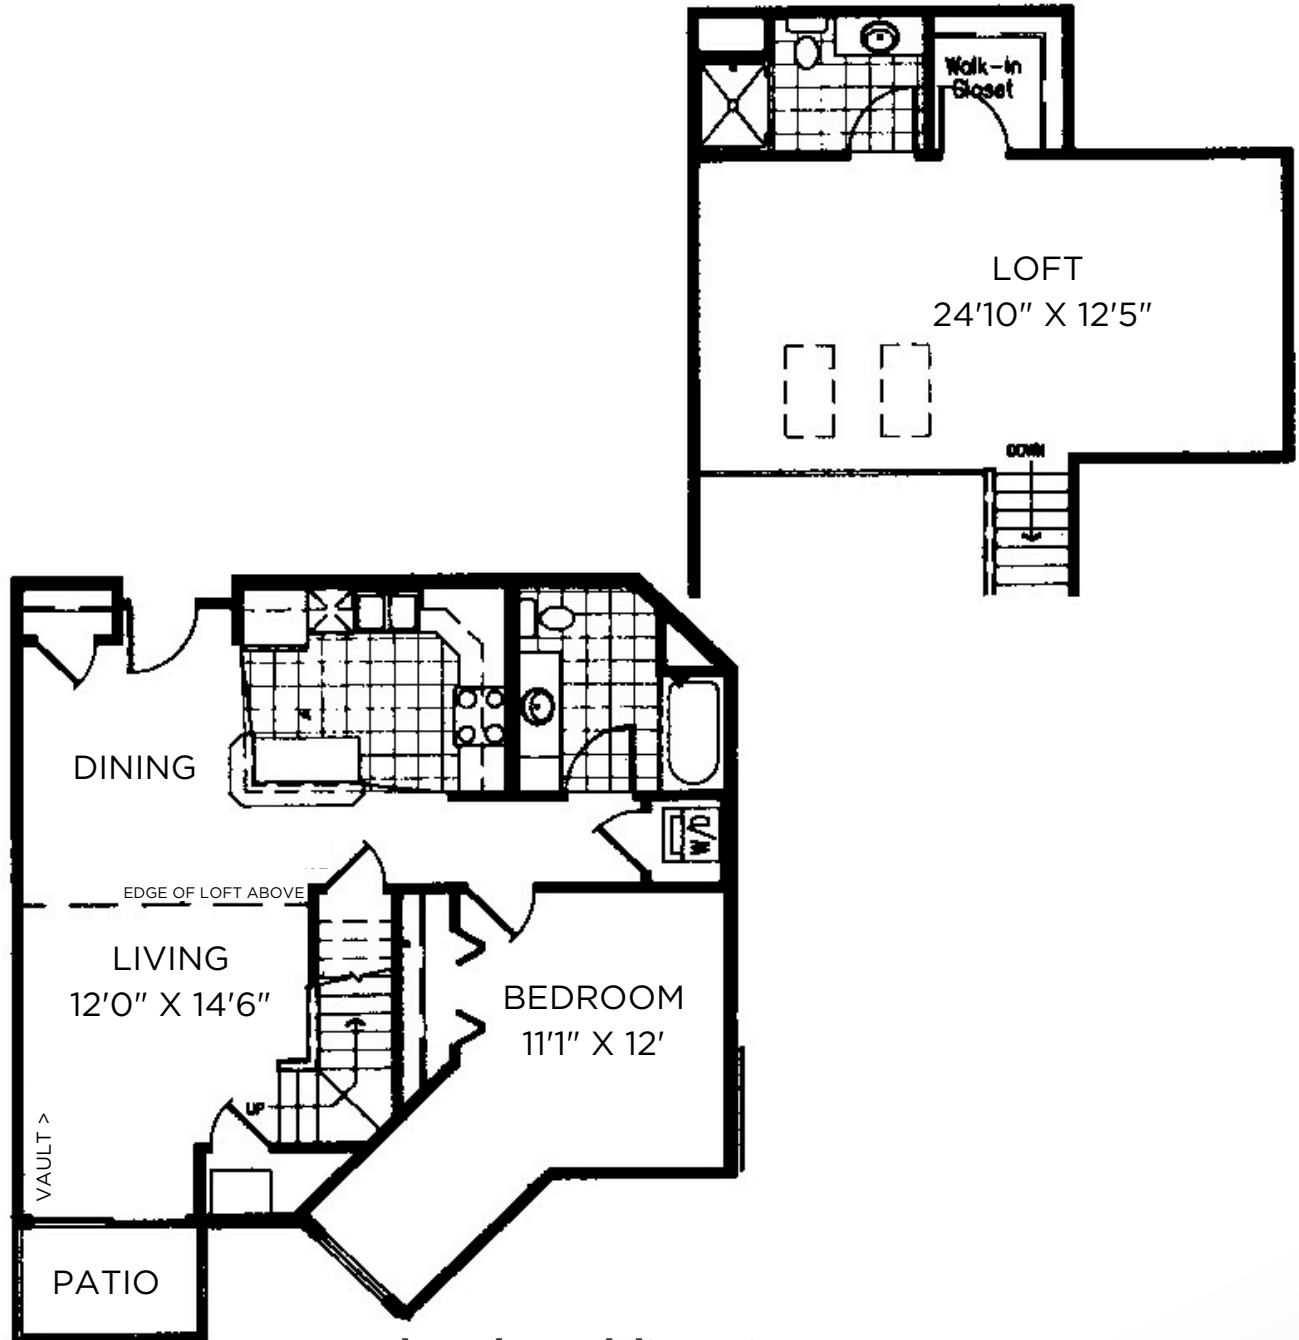

Midtown TERRACE

19

Sq Ft: 1095
Bed: 1 + Loft
Bath: 2

Floor plan and dimensions may vary

Midtown TERRACE

Sq Ft: 1055
Bed: 1 + Loft
Bath: 2

Floor plan and dimensions may vary

Midtown TERRACE

Sq Ft: 1155
Bed: 1 + Loft
Bath: 2

Floor plan and dimensions may vary

Midtown TERRACE

Sq Ft: 1210

Bed: 1 + Loft

Bath: 2

Floor plan and dimensions may vary