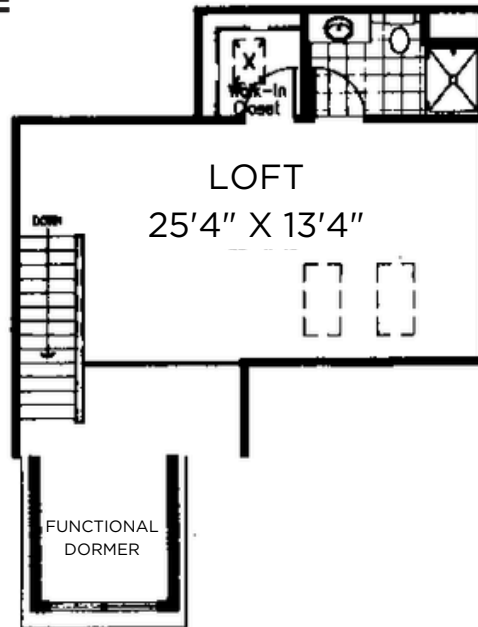

Midtown TERRACE

19

Sq Ft: 1095
Bed: 1 + Loft
Bath: 2

Floor plan and dimensions may vary

Midtown TERRACE

Sq Ft: 1055
Bed: 1 + Loft
Bath: 2

Floor plan and dimensions may vary

Midtown TERRACE

Sq Ft: 1155
Bed: 1 + Loft
Bath: 2

Floor plan and dimensions may vary

Midtown TERRACE

Sq Ft: 1210

Bed: 1 + Loft

Bath: 2

Floor plan and dimensions may vary