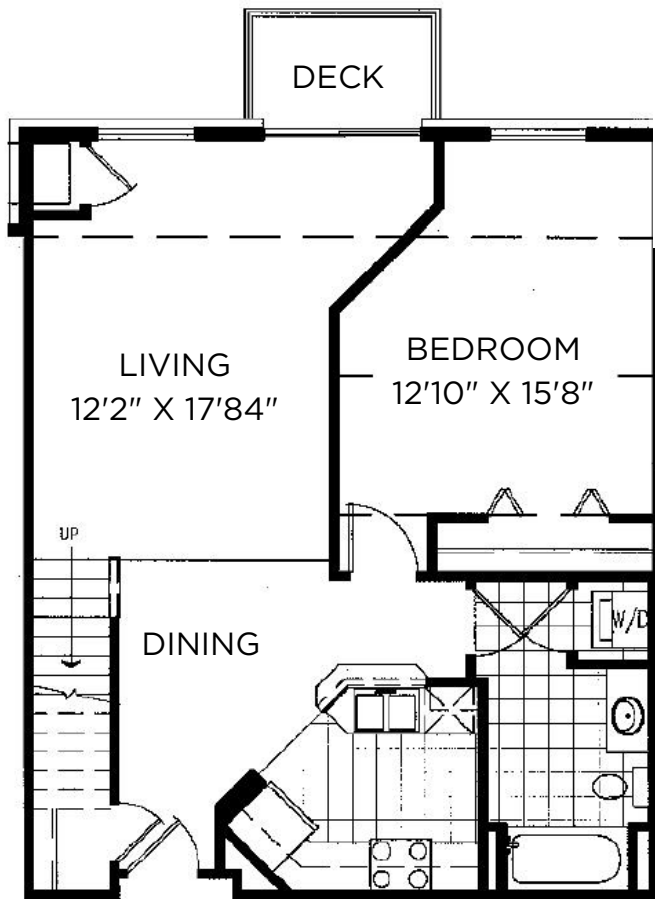

Midtown TERRACE

Sq Ft: 1095
Bed: 1 + Loft
Bath: 2

Floor plan and dimensions may vary

Midtown TERRACE

Sq Ft: 1055
Bed: 1 + Loft
Bath: 2

Floor plan and dimensions may vary

Midtown TERRACE

Sq Ft: 1155
Bed: 1 + Loft
Bath: 2

Floor plan and dimensions may vary

Midtown TERRACE

Sq Ft: 1210

Bed: 1 + Loft

Bath: 2

Floor plan and dimensions may vary