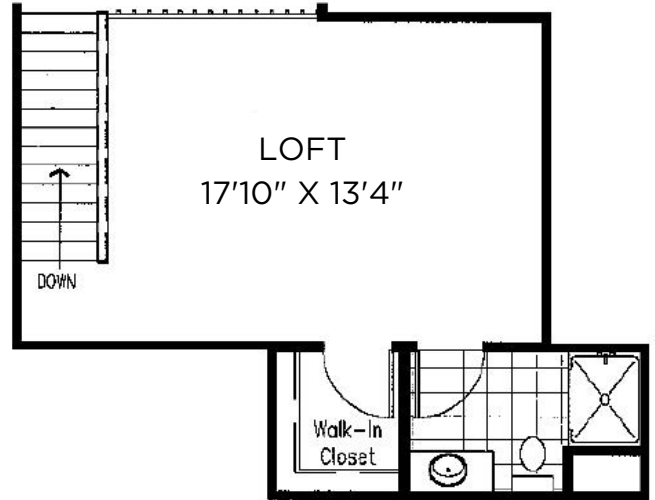

Midtown TERRACE

Sq Ft: 1095
Bed: 1 + Loft
Bath: 2

Floor plan and dimensions may vary

Midtown TERRACE

Sq Ft: 1055
Bed: 1 + Loft
Bath: 2

Floor plan and dimensions may vary

Midtown TERRACE

Sq Ft: 1155
Bed: 1 + Loft
Bath: 2

Floor plan and dimensions may vary

Midtown TERRACE

Sq Ft: 1210

Bed: 1 + Loft

Bath: 2

Floor plan and dimensions may vary