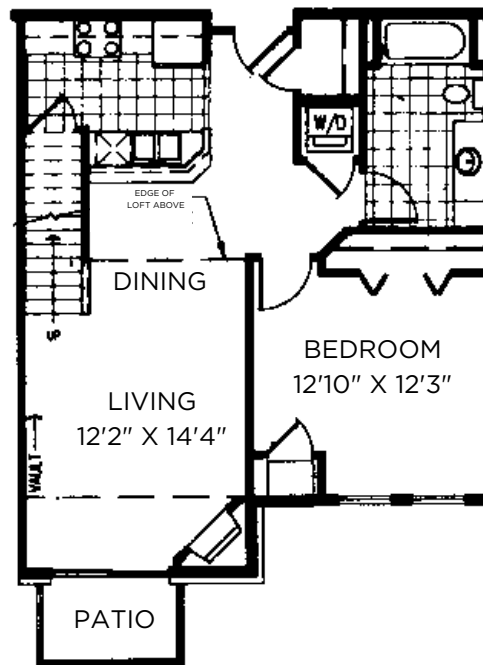

Midtown TERRACE

Sq Ft: 1095
Bed: 1 + Loft
Bath: 2

Floor plan and dimensions may vary

Midtown TERRACE

Sq Ft: 1055
Bed: 1 + Loft
Bath: 2

Floor plan and dimensions may vary

Midtown TERRACE

Sq Ft: 1155
Bed: 1 + Loft
Bath: 2

Floor plan and dimensions may vary

Midtown TERRACE

Sq Ft: 1210

Bed: 1 + Loft

Bath: 2

Floor plan and dimensions may vary