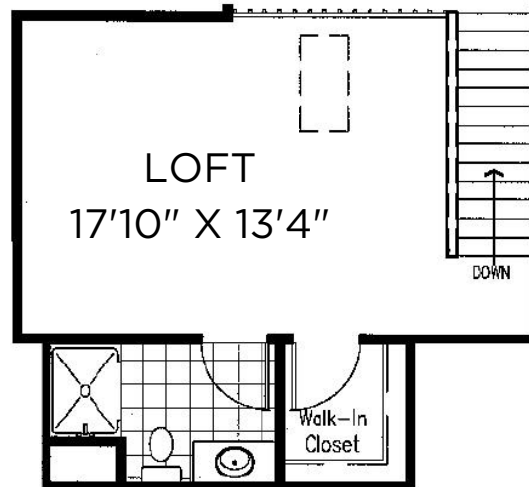

Midtown TERRACE

Sq Ft: 1095
Bed: 1 + Loft
Bath: 2

Floor plan and dimensions may vary

Midtown TERRACE

Sq Ft: 1055
Bed: 1 + Loft
Bath: 2

Floor plan and dimensions may vary

Midtown TERRACE

Sq Ft: 1155
Bed: 1 + Loft
Bath: 2

Floor plan and dimensions may vary

Midtown TERRACE

Sq Ft: 1210

Bed: 1 + Loft

Bath: 2

Floor plan and dimensions may vary