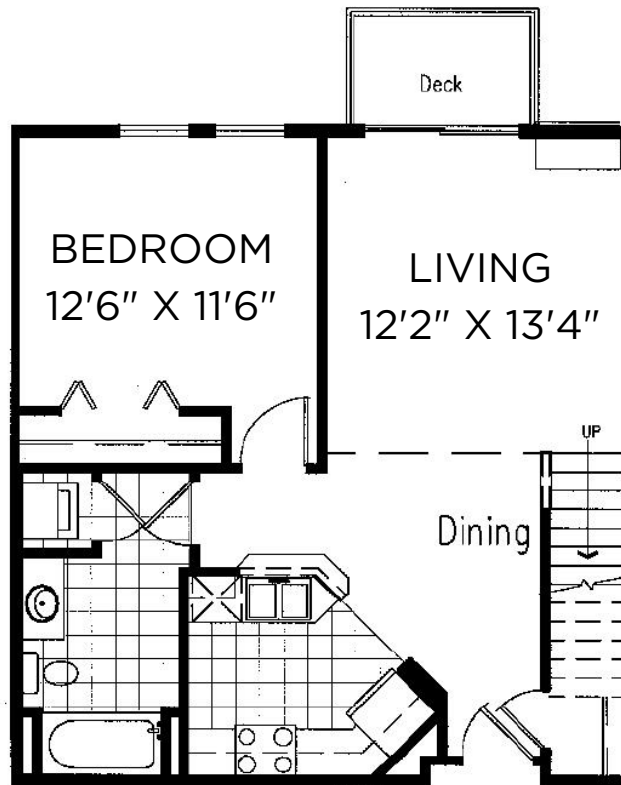

Midtown TERRACE

Sq Ft: 1095
Bed: 1 + Loft
Bath: 2

Floor plan and dimensions may vary

Midtown TERRACE

Sq Ft: 1055
Bed: 1 + Loft
Bath: 2

Floor plan and dimensions may vary

Midtown TERRACE

Sq Ft: 1155
Bed: 1 + Loft
Bath: 2

Floor plan and dimensions may vary

Midtown TERRACE

Sq Ft: 1210

Bed: 1 + Loft

Bath: 2

Floor plan and dimensions may vary