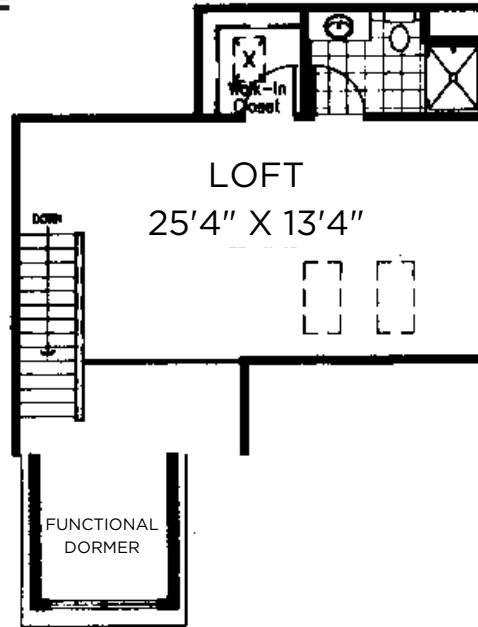

Midtown TERRACE

Sq Ft: 1095
Bed: 1 + Loft
Bath: 2

Floor plan and dimensions may vary

Midtown TERRACE

Sq Ft: 1055
Bed: 1 + Loft
Bath: 2

Floor plan and dimensions may vary

Midtown TERRACE

Sq Ft: 1155
Bed: 1 + Loft
Bath: 2

Floor plan and dimensions may vary

Midtown TERRACE

Sq Ft: 1210

Bed: 1 + Loft

Bath: 2

Floor plan and dimensions may vary