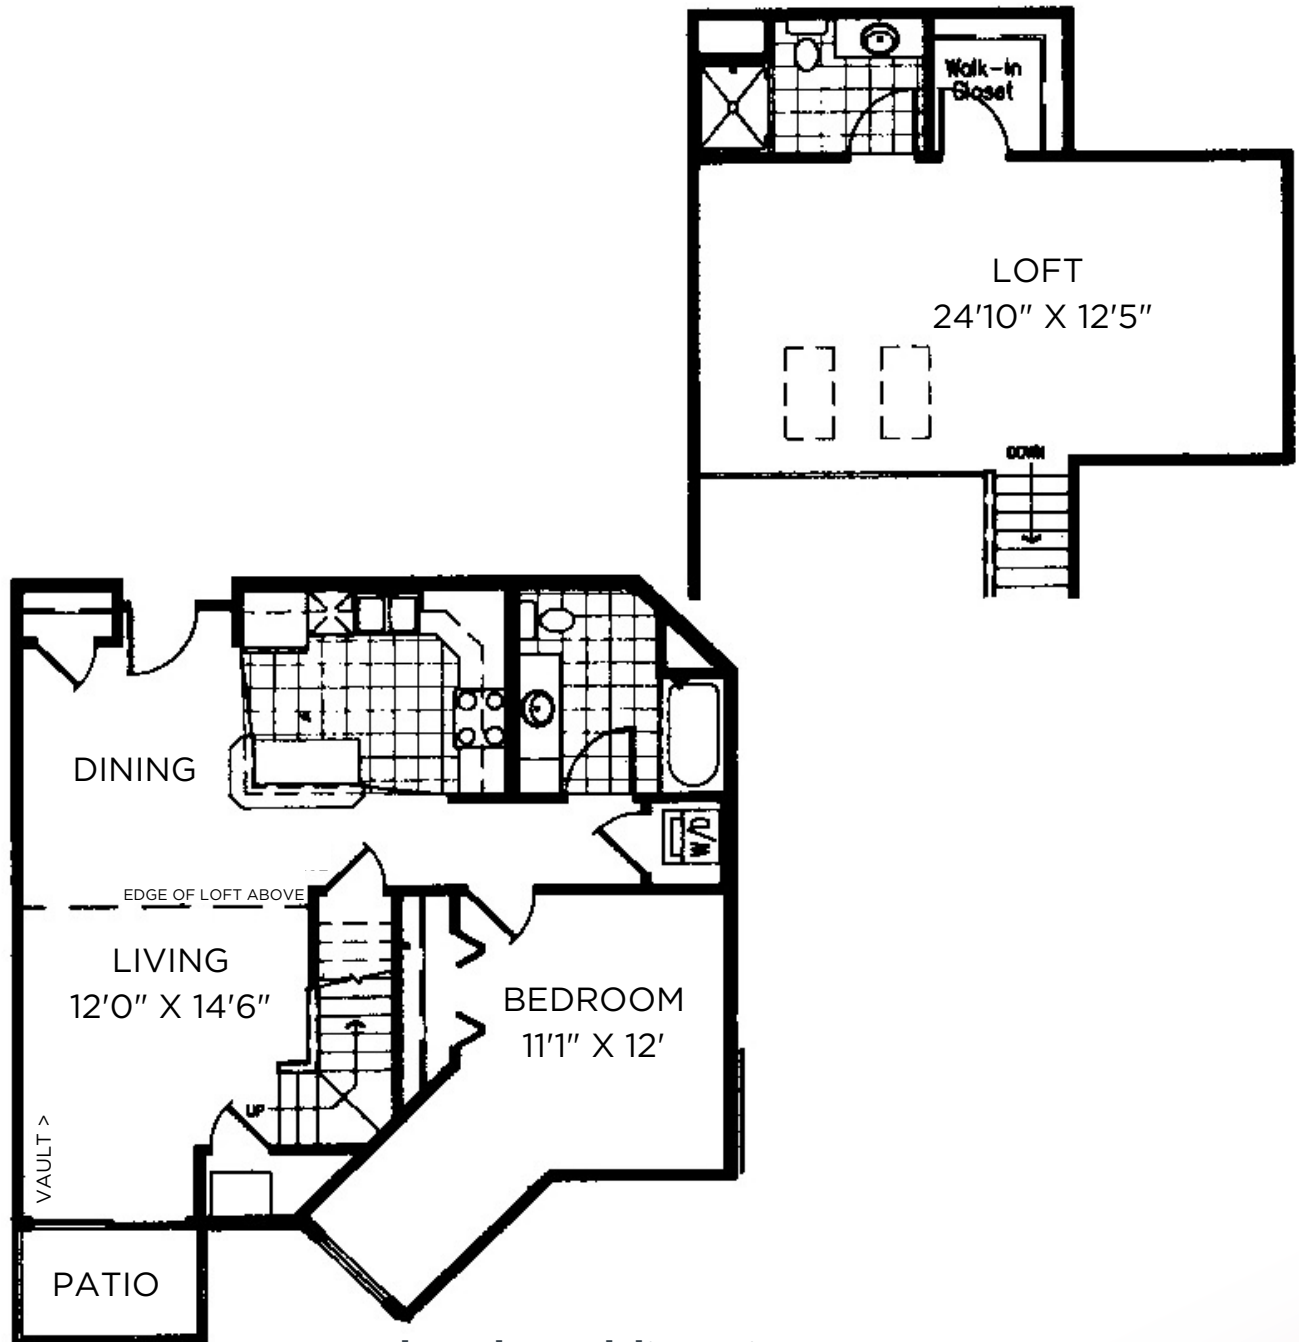

Midtown TERRACE

Sq Ft: 1095
Bed: 1 + Loft
Bath: 2

Floor plan and dimensions may vary

Midtown TERRACE

Sq Ft: 1055
Bed: 1 + Loft
Bath: 2

Floor plan and dimensions may vary

Midtown TERRACE

Sq Ft: 1155
Bed: 1 + Loft
Bath: 2

Floor plan and dimensions may vary

Midtown TERRACE

Sq Ft: 1210

Bed: 1 + Loft

Bath: 2

Floor plan and dimensions may vary