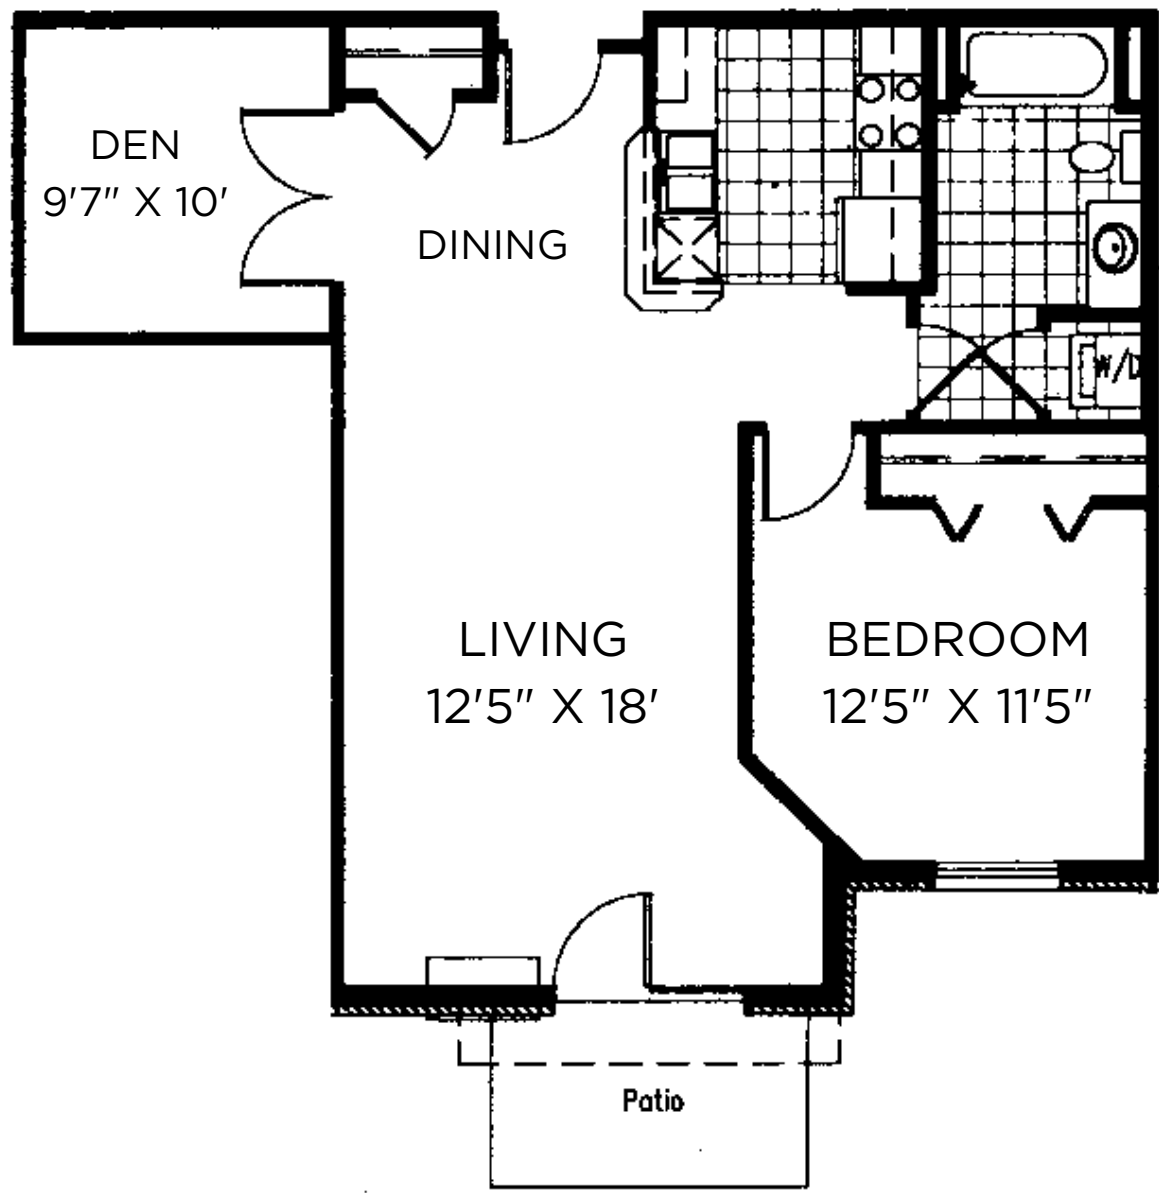

Midtown TERRACE

Sq Ft: 850
Bed: 1 + Den
Bath: 1

Floor plan and dimensions may vary

Midtown TERRACE

Sq Ft: 895
Bed: 1 + Den
Bath: 1

Floor plan and dimensions may vary

Midtown TERRACE

Sq Ft: 935
Bed: 1 + Den
Bath: 1

Floor plan and dimensions may vary