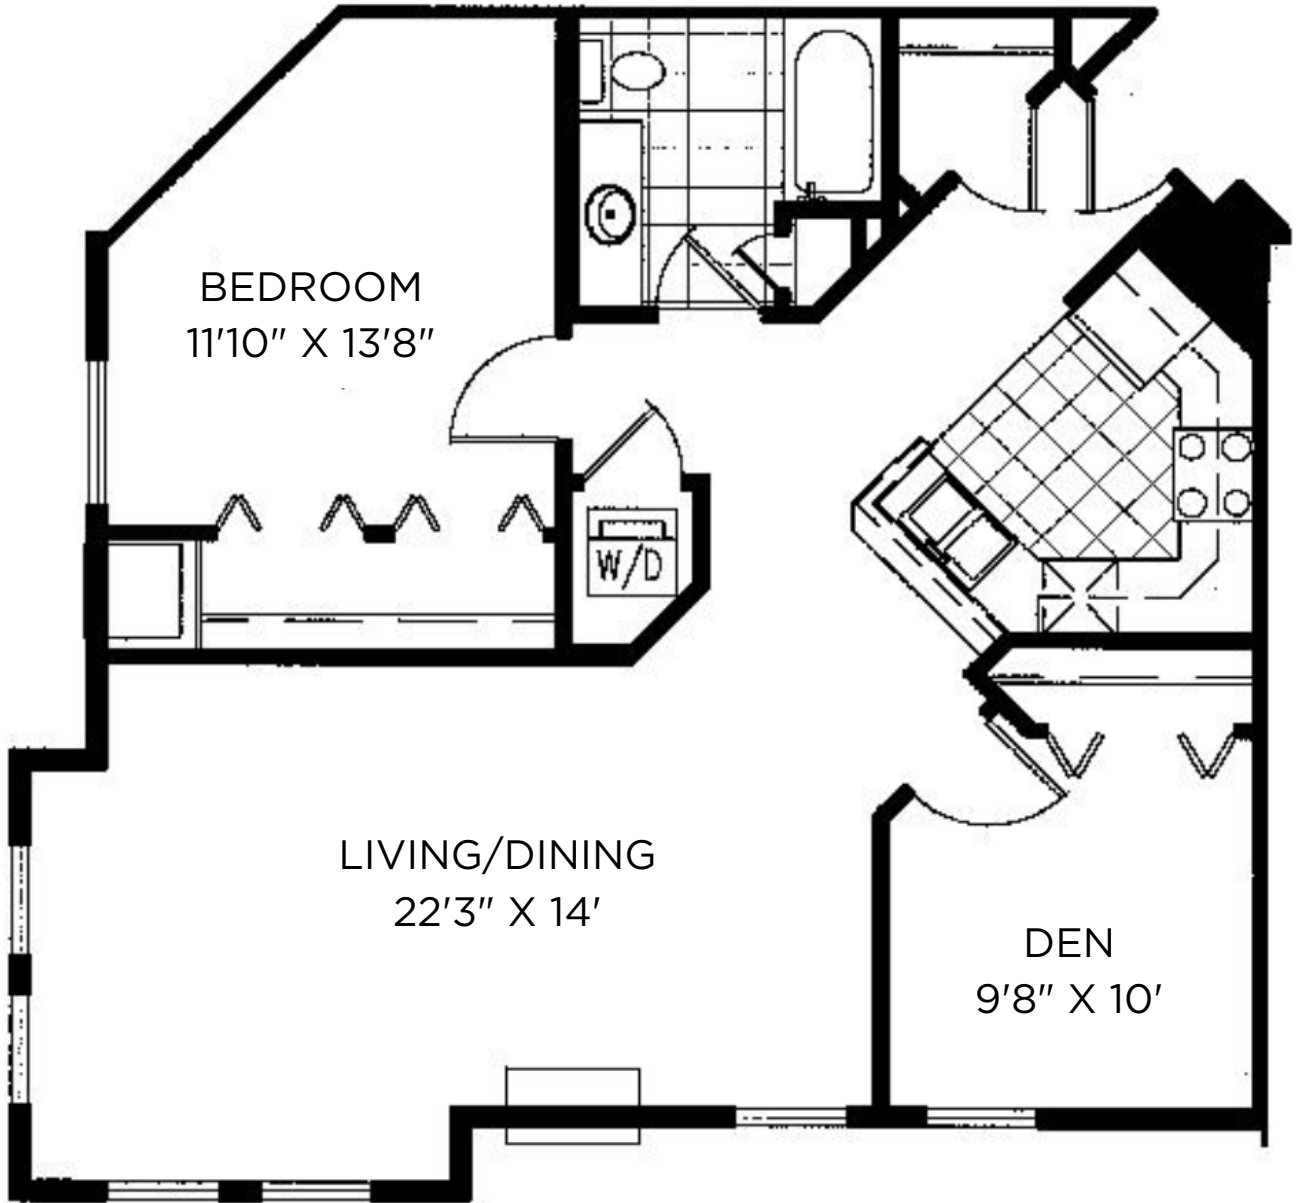

Midtown TERRACE

Sq Ft: 850
Bed: 1 + Den
Bath: 1

Floor plan and dimensions may vary

Midtown TERRACE

Sq Ft: 895
Bed: 1 + Den
Bath: 1

Floor plan and dimensions may vary

Midtown TERRACE

Sq Ft: 935
Bed: 1 + Den
Bath: 1

Floor plan and dimensions may vary