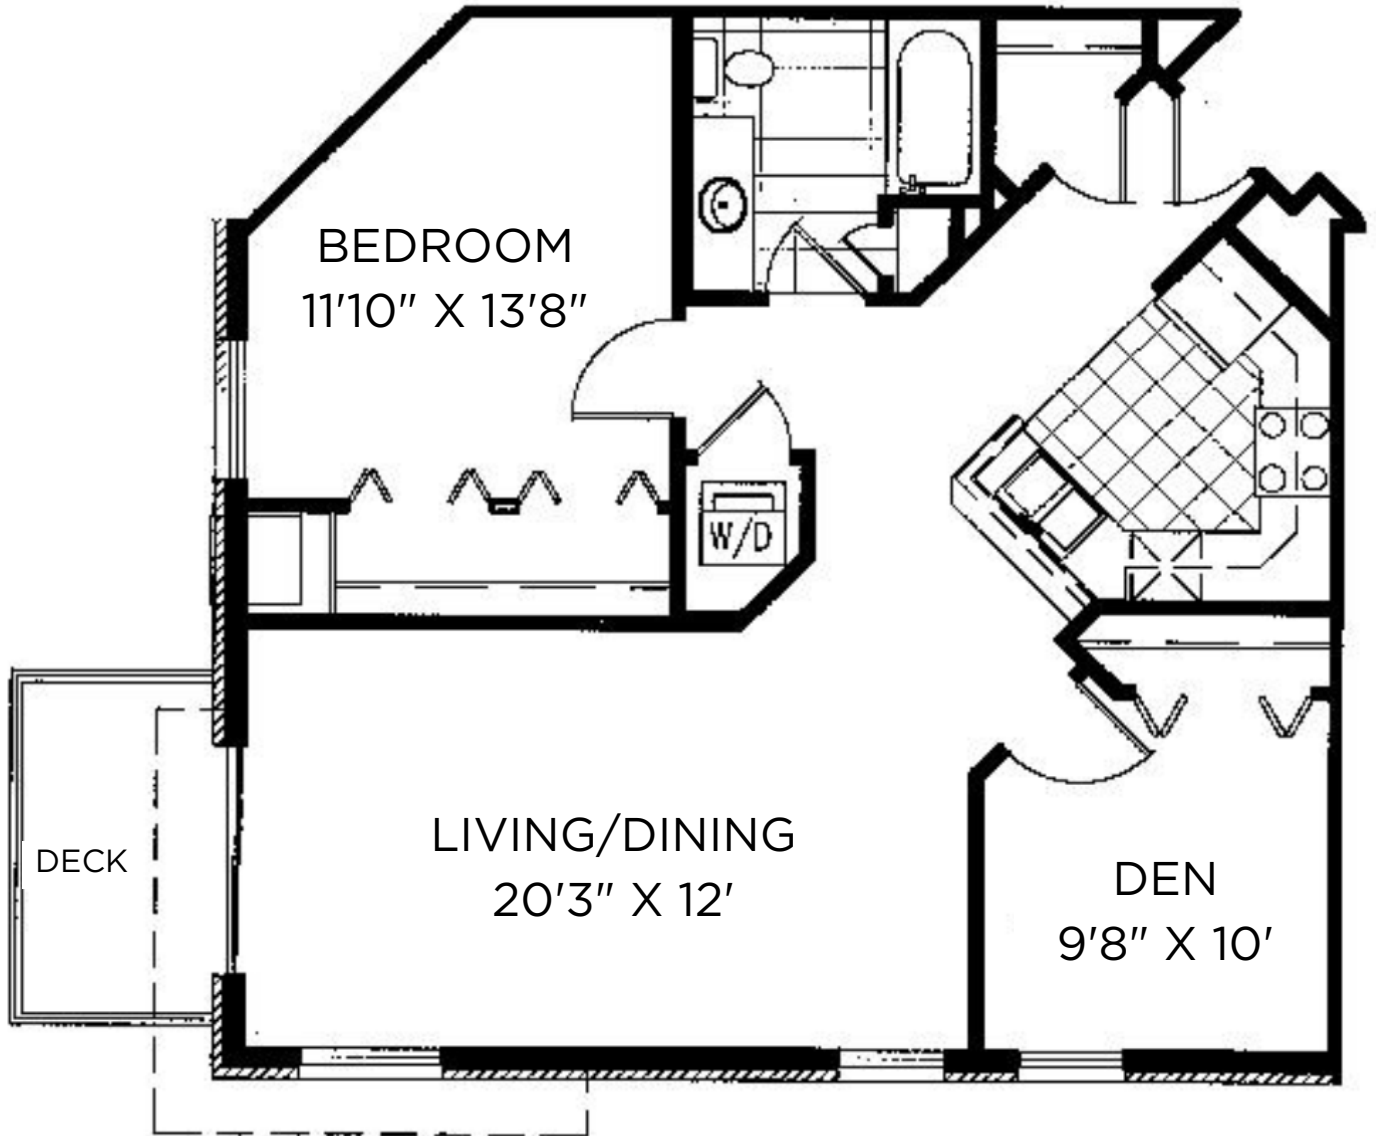

Midtown TERRACE

Sq Ft: 850
Bed: 1 + Den
Bath: 1

Floor plan and dimensions may vary

Midtown TERRACE

Sq Ft: 895
Bed: 1 + Den
Bath: 1

Floor plan and dimensions may vary

Midtown TERRACE

Sq Ft: 935
Bed: 1 + Den
Bath: 1

Floor plan and dimensions may vary