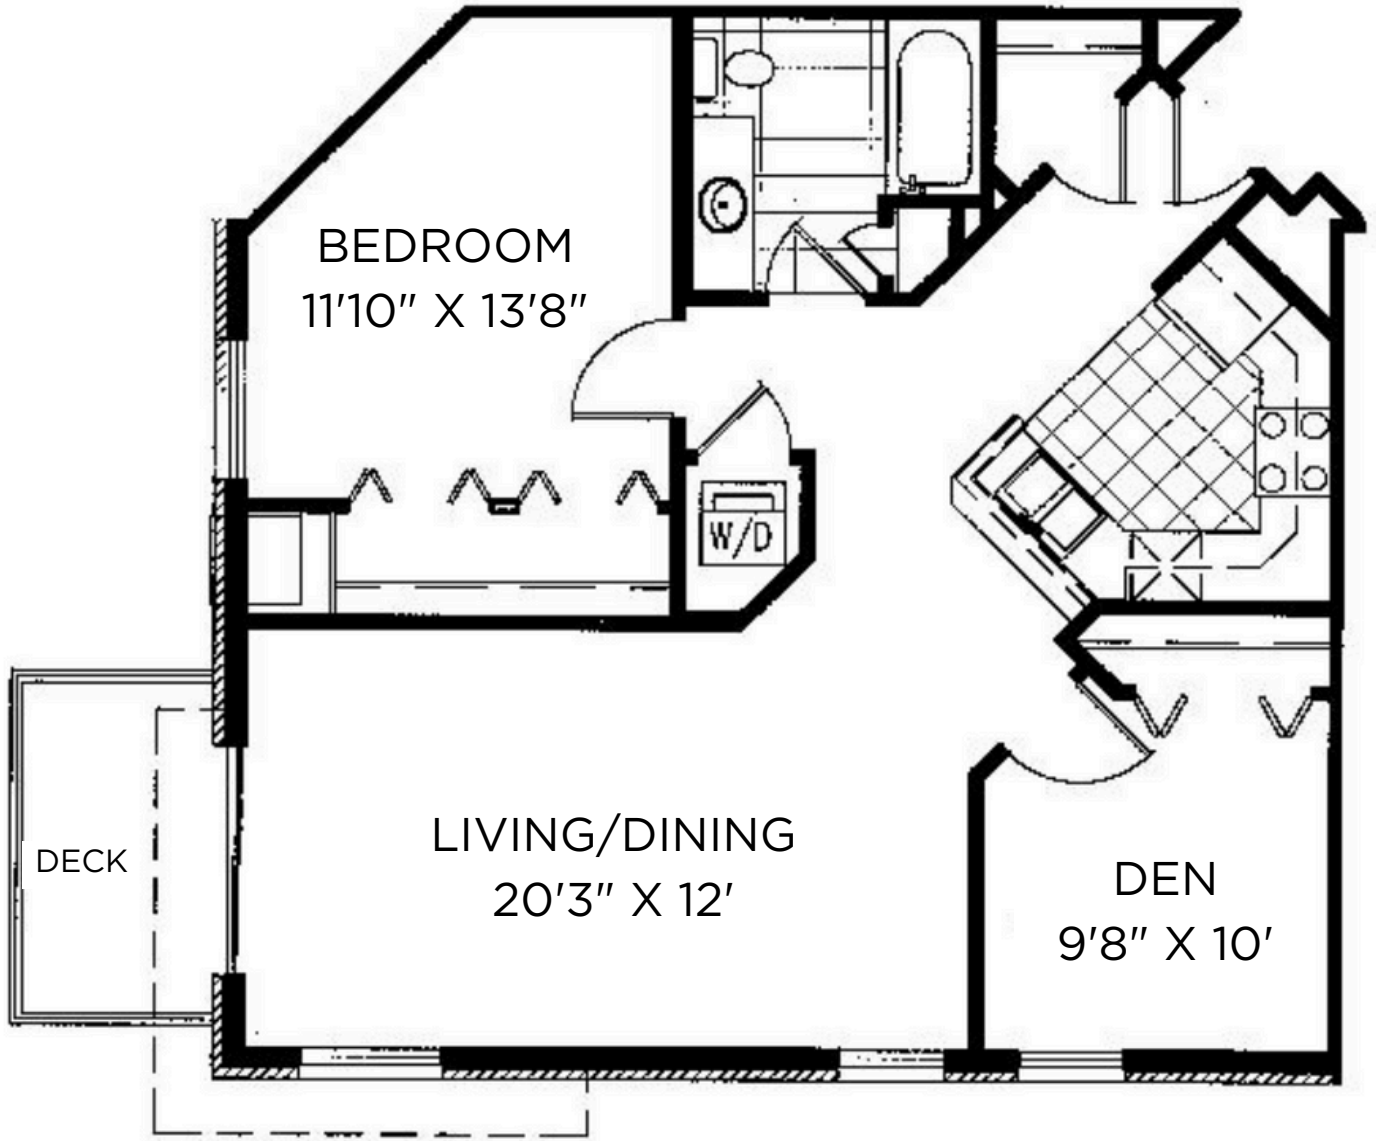

# Midtown TERRACE

**Sq Ft:** 850  
**Bed:** 1 + Den  
**Bath:** 1

Floor plan and dimensions may vary

# Midtown TERRACE

**Sq Ft:** 895  
**Bed:** 1 + Den  
**Bath:** 1

Floor plan and dimensions may vary

# Midtown TERRACE

**Sq Ft:** 935  
**Bed:** 1 + Den  
**Bath:** 1

Floor plan and dimensions may vary