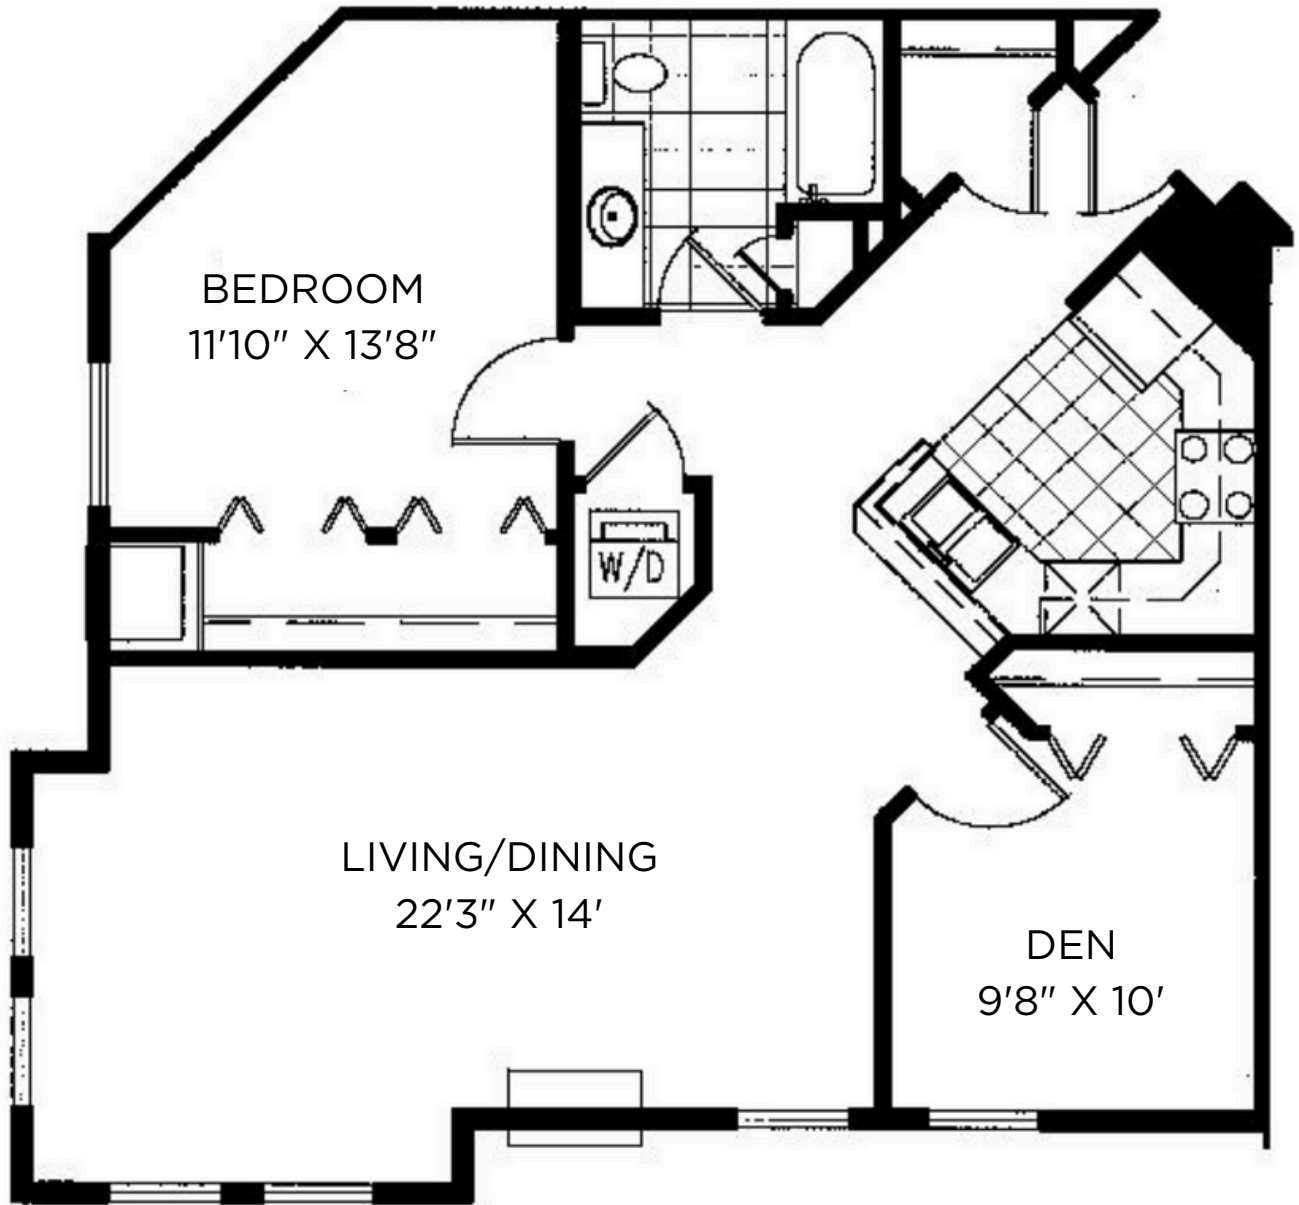

# Midtown TERRACE

**Sq Ft:** 850  
**Bed:** 1 + Den  
**Bath:** 1

Floor plan and dimensions may vary

# Midtown TERRACE

**Sq Ft:** 895  
**Bed:** 1 + Den  
**Bath:** 1

Floor plan and dimensions may vary

# Midtown TERRACE

**Sq Ft:** 935  
**Bed:** 1 + Den  
**Bath:** 1

Floor plan and dimensions may vary