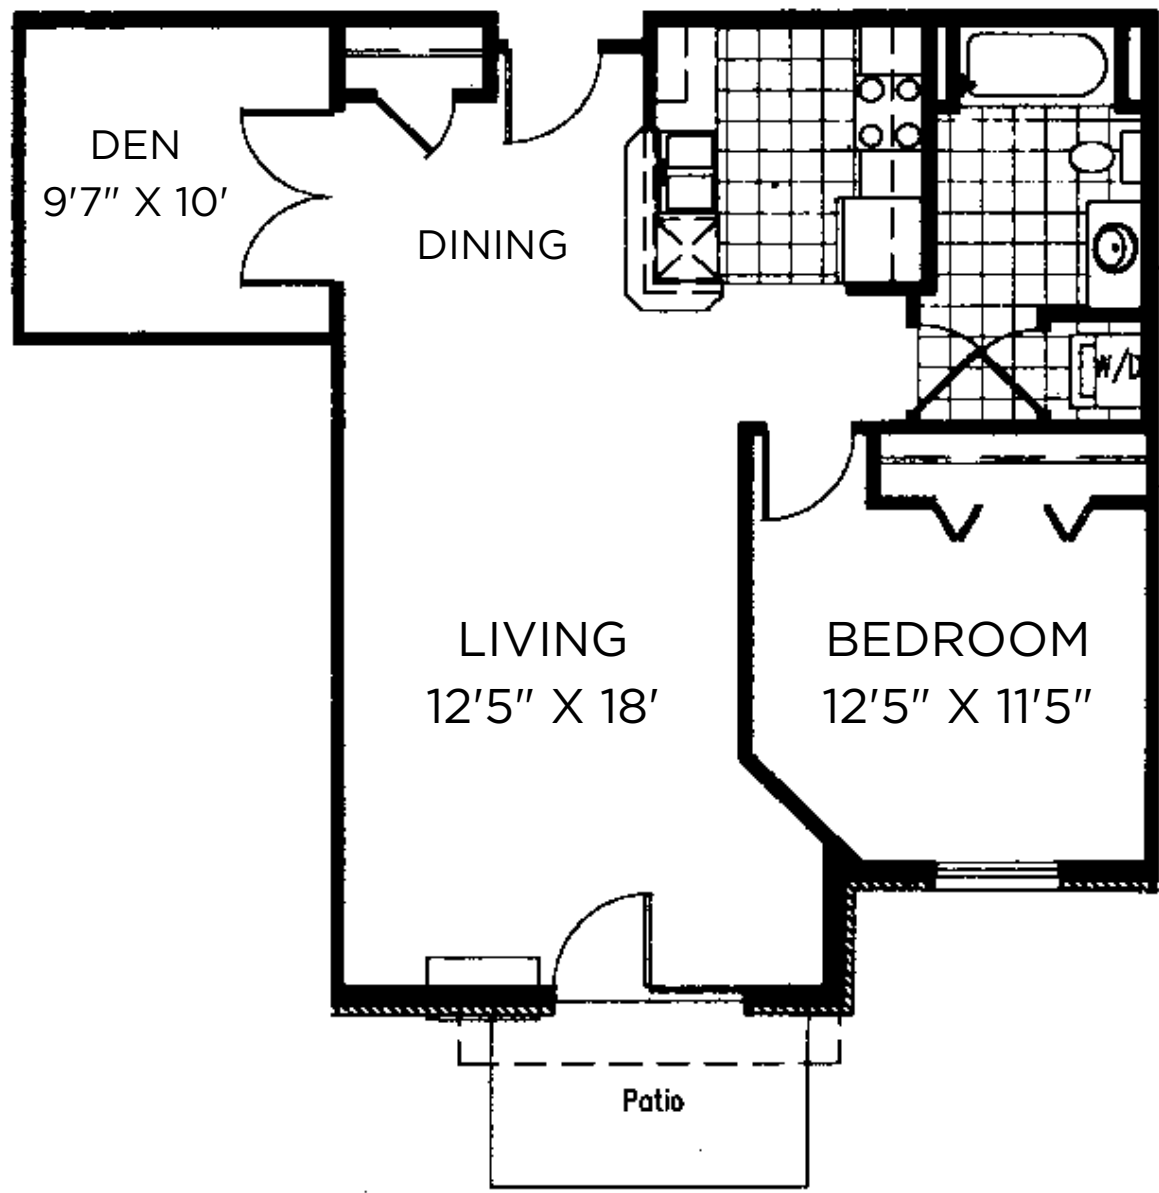

# Midtown TERRACE

**Sq Ft:** 850  
**Bed:** 1 + Den  
**Bath:** 1

Floor plan and dimensions may vary

# Midtown TERRACE

**Sq Ft:** 895  
**Bed:** 1 + Den  
**Bath:** 1

Floor plan and dimensions may vary

# Midtown TERRACE

**Sq Ft:** 935  
**Bed:** 1 + Den  
**Bath:** 1

Floor plan and dimensions may vary