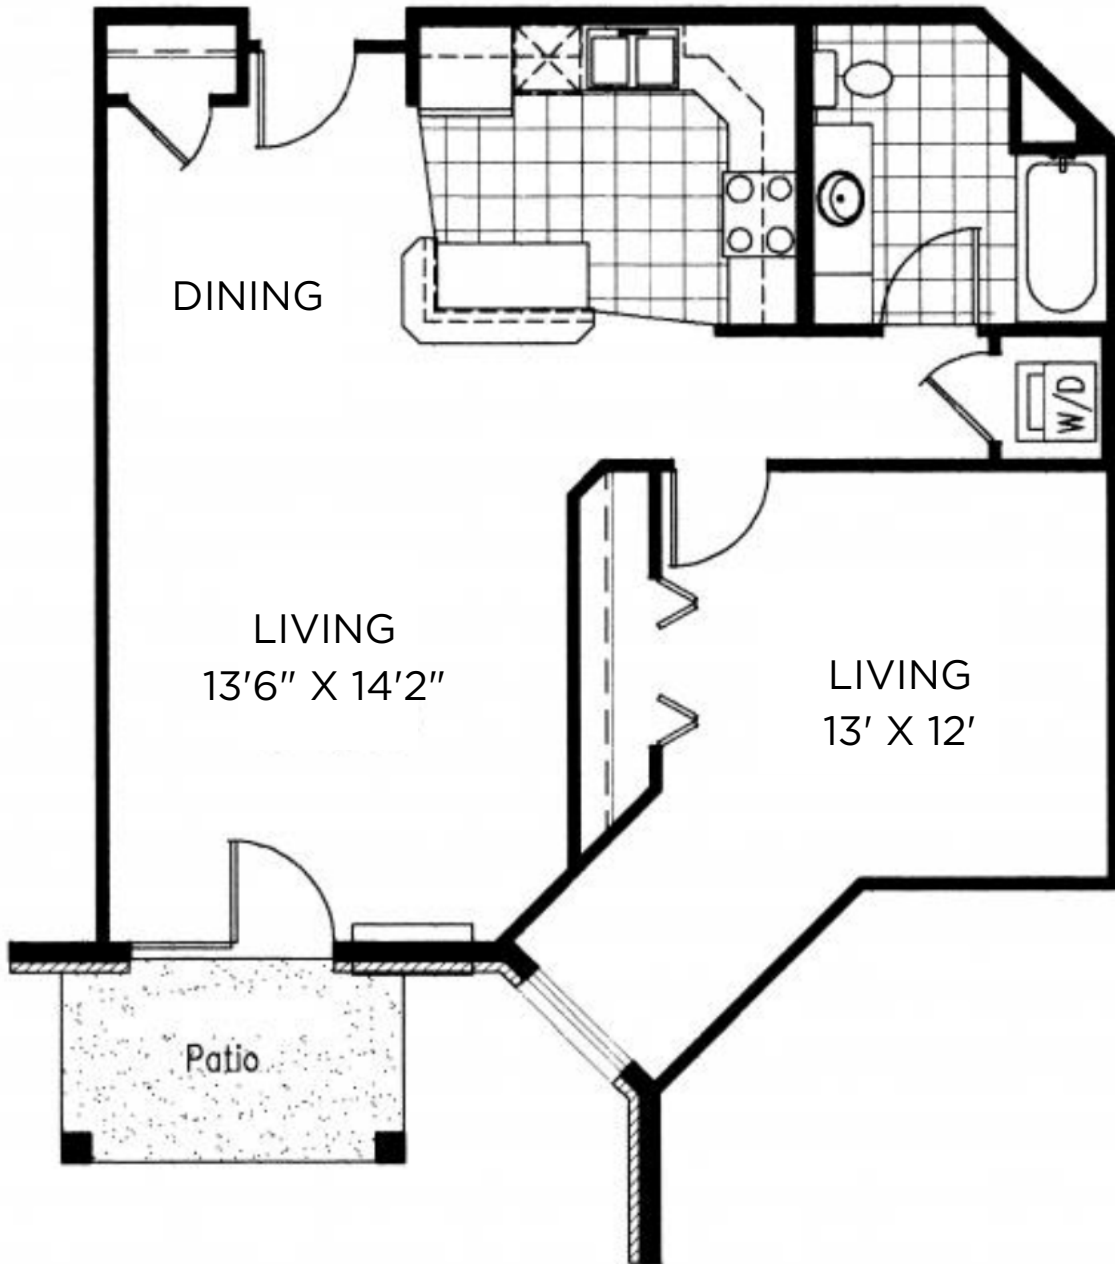

Midtown TERRACE

Sq Ft: 730
Bed: 1
Bath: 1

Floor plan and dimensions may vary

Midtown TERRACE

Sq Ft: 770
Bed: 1
Bath: 1

Floor plan and dimensions may vary

Midtown TERRACE

Sq Ft: 775
Bed: 1
Bath: 1

Floor plan and dimensions may vary

Midtown TERRACE

Sq Ft: 825

Bed: 1

Bath: 1

Floor plan and dimensions may vary

Midtown TERRACE

Sq Ft: 830
Bed: 1
Bath: 1

Floor plan and dimensions may vary

Midtown TERRACE

Sq Ft: 830
Bed: 1
Bath: 1

Floor plan and dimensions may vary