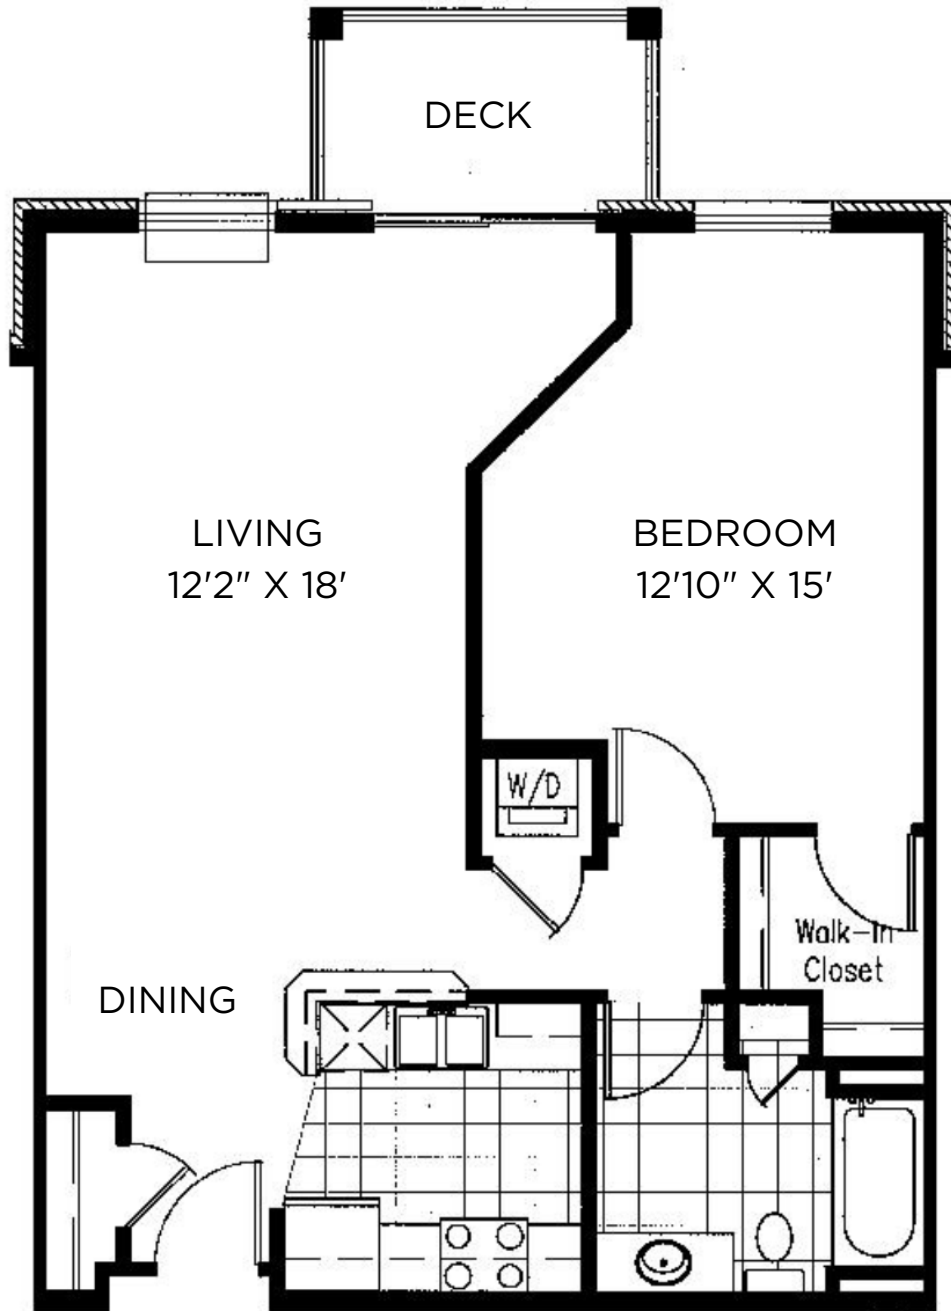

Midtown TERRACE

Sq Ft: 730
Bed: 1
Bath: 1

Floor plan and dimensions may vary

Midtown TERRACE

Sq Ft: 770
Bed: 1
Bath: 1

Floor plan and dimensions may vary

Midtown TERRACE

Sq Ft: 775
Bed: 1
Bath: 1

Floor plan and dimensions may vary

Midtown TERRACE

Sq Ft: 825

Bed: 1

Bath: 1

Floor plan and dimensions may vary

Midtown TERRACE

Sq Ft: 830
Bed: 1
Bath: 1

Floor plan and dimensions may vary

Midtown TERRACE

Sq Ft: 830
Bed: 1
Bath: 1

Floor plan and dimensions may vary