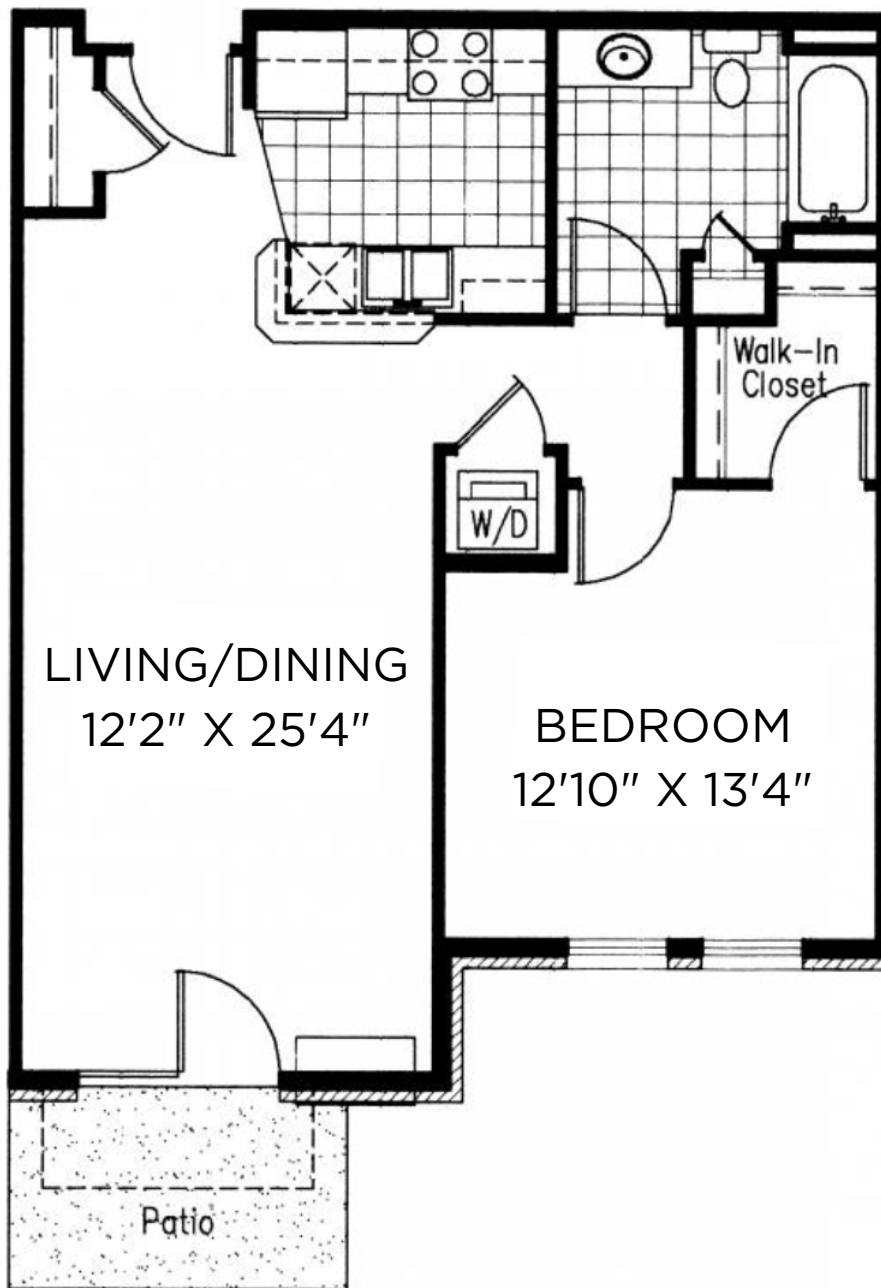

Midtown TERRACE

Sq Ft: 730
Bed: 1
Bath: 1

Floor plan and dimensions may vary

Midtown TERRACE

Sq Ft: 770
Bed: 1
Bath: 1

Floor plan and dimensions may vary

Midtown TERRACE

Sq Ft: 775
Bed: 1
Bath: 1

Floor plan and dimensions may vary

Midtown TERRACE

Sq Ft: 825

Bed: 1

Bath: 1

Floor plan and dimensions may vary

Midtown TERRACE

Sq Ft: 830
Bed: 1
Bath: 1

Floor plan and dimensions may vary

Midtown TERRACE

Sq Ft: 830
Bed: 1
Bath: 1

Floor plan and dimensions may vary