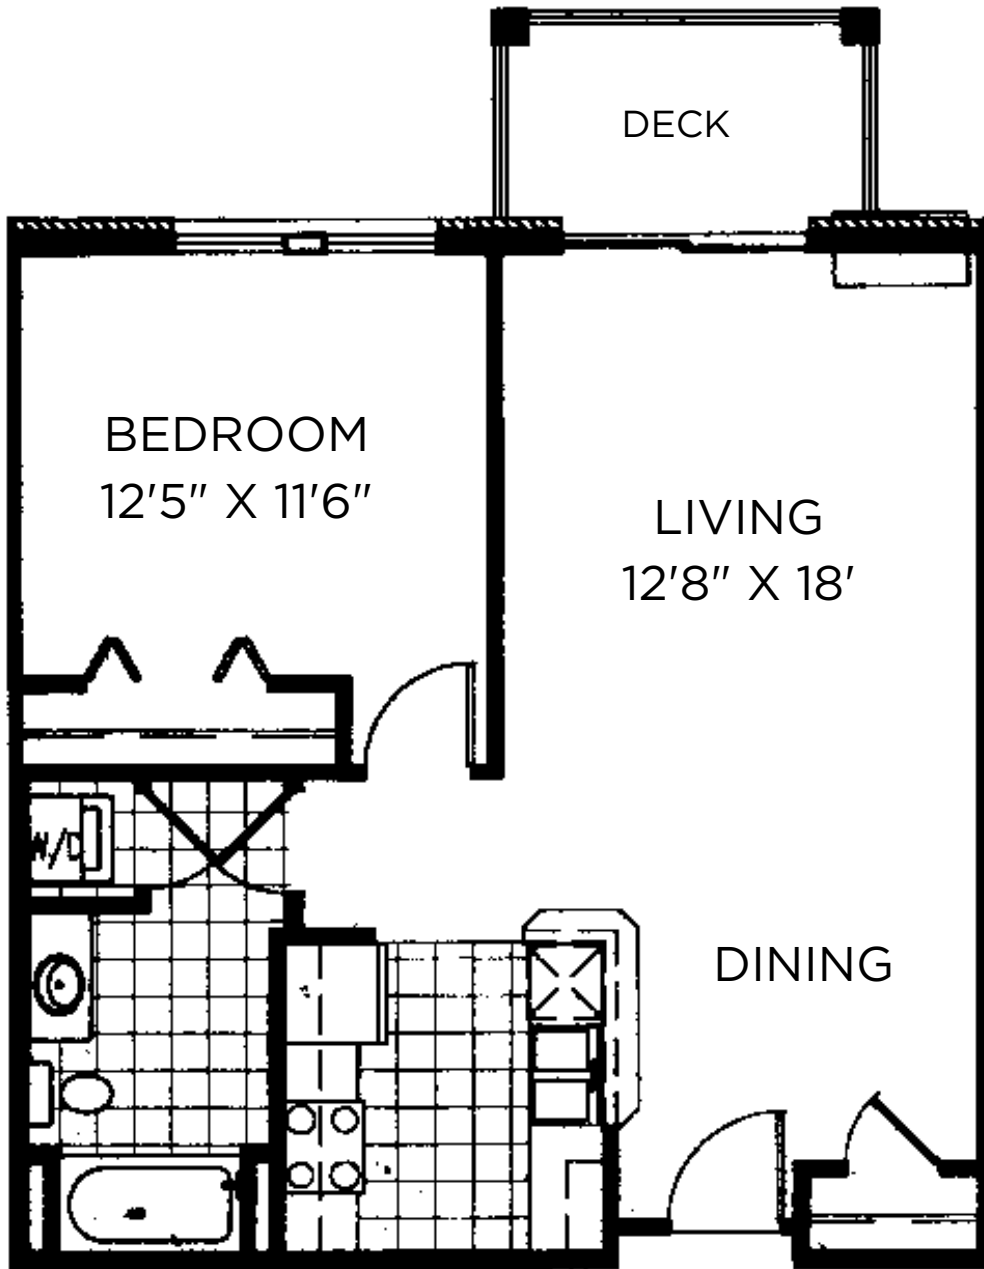

Midtown TERRACE

Sq Ft: 730
Bed: 1
Bath: 1

Floor plan and dimensions may vary

Midtown TERRACE

Sq Ft: 770
Bed: 1
Bath: 1

Floor plan and dimensions may vary

Midtown TERRACE

Sq Ft: 775
Bed: 1
Bath: 1

Floor plan and dimensions may vary

Midtown TERRACE

Sq Ft: 825

Bed: 1

Bath: 1

Floor plan and dimensions may vary

Midtown TERRACE

Sq Ft: 830
Bed: 1
Bath: 1

Floor plan and dimensions may vary

Midtown TERRACE

Sq Ft: 830
Bed: 1
Bath: 1

Floor plan and dimensions may vary