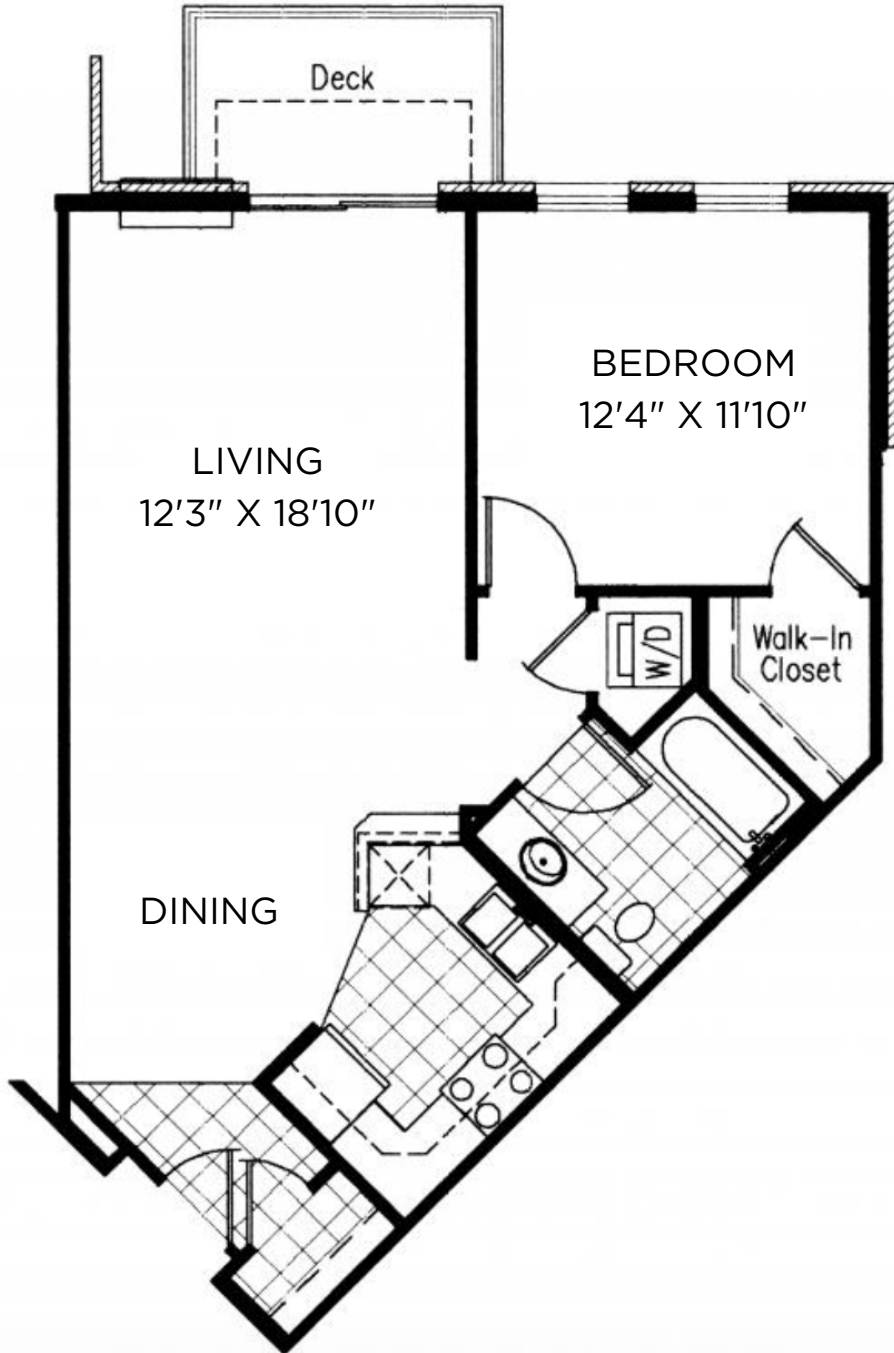

Midtown TERRACE

Sq Ft: 730
Bed: 1
Bath: 1

Floor plan and dimensions may vary

Midtown TERRACE

Sq Ft: 770
Bed: 1
Bath: 1

Floor plan and dimensions may vary

Midtown TERRACE

Sq Ft: 775
Bed: 1
Bath: 1

Floor plan and dimensions may vary

Midtown TERRACE

Sq Ft: 825

Bed: 1

Bath: 1

Floor plan and dimensions may vary

Midtown TERRACE

Sq Ft: 830
Bed: 1
Bath: 1

Floor plan and dimensions may vary

Midtown TERRACE

Sq Ft: 830
Bed: 1
Bath: 1

Floor plan and dimensions may vary