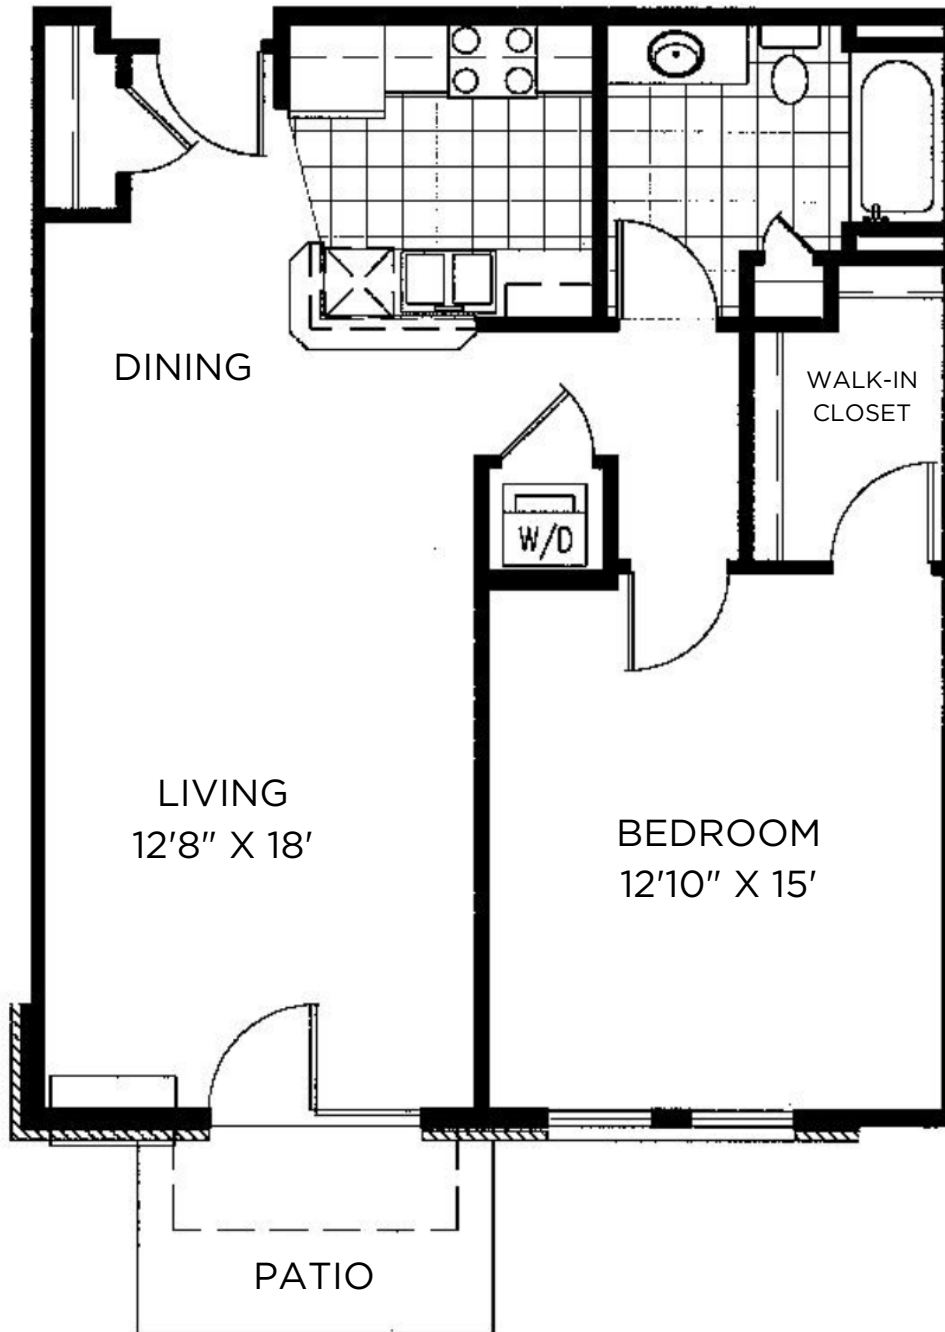

Midtown TERRACE

Sq Ft: 730
Bed: 1
Bath: 1

Floor plan and dimensions may vary

Midtown TERRACE

Sq Ft: 770
Bed: 1
Bath: 1

Floor plan and dimensions may vary

Midtown TERRACE

Sq Ft: 775
Bed: 1
Bath: 1

Floor plan and dimensions may vary

Midtown TERRACE

Sq Ft: 825

Bed: 1

Bath: 1

Floor plan and dimensions may vary

Midtown TERRACE

Sq Ft: 830
Bed: 1
Bath: 1

Floor plan and dimensions may vary

Midtown TERRACE

Sq Ft: 830
Bed: 1
Bath: 1

Floor plan and dimensions may vary