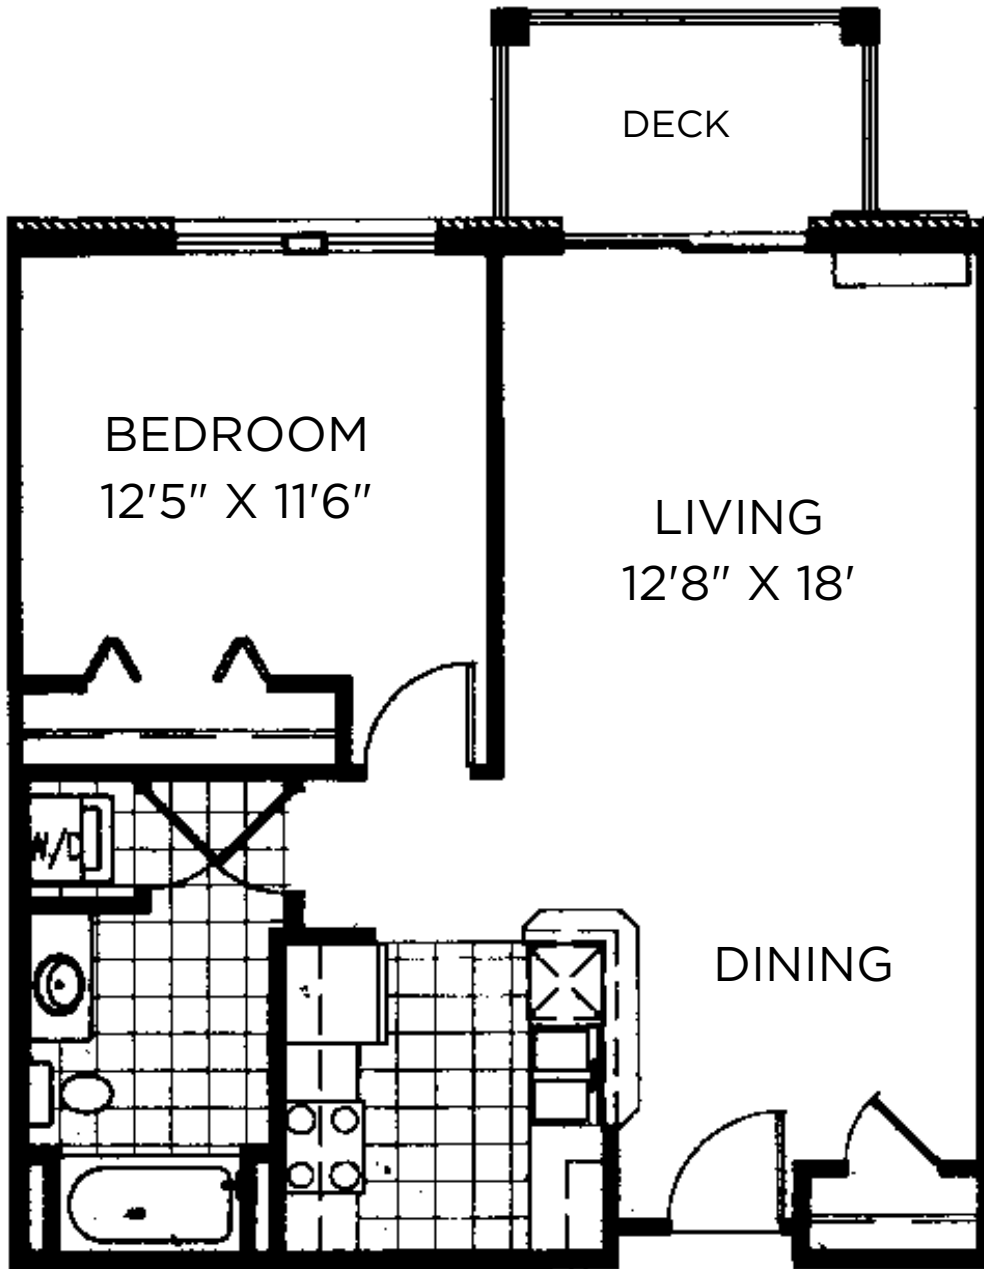

Midtown TERRACE

Sq Ft: 730
Bed: 1
Bath: 1

Floor plan and dimensions may vary

Midtown TERRACE

Sq Ft: 770
Bed: 1
Bath: 1

Midtown TERRACE

Sq Ft: 775
Bed: 1
Bath: 1

Floor plan and dimensions may vary

Midtown TERRACE

Sq Ft: 825

Bed: 1

Bath: 1

Floor plan and dimensions may vary

Midtown TERRACE

Sq Ft: 830

Bed: 1

Bath: 1

Floor plan and dimensions may vary

Midtown TERRACE

Sq Ft: 830
Bed: 1
Bath: 1

Floor plan and dimensions may vary