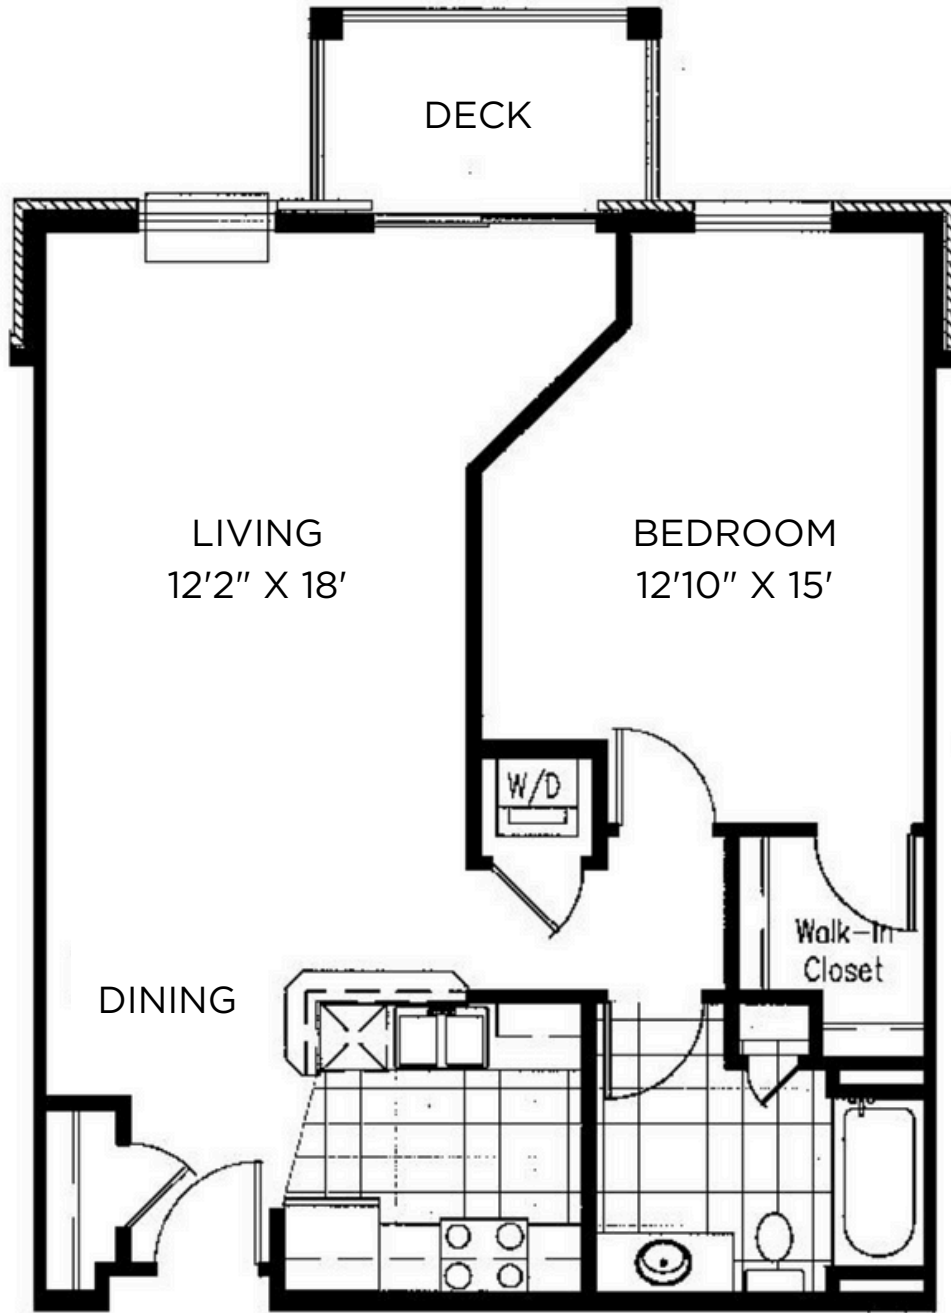

Midtown TERRACE

Sq Ft: 730
Bed: 1
Bath: 1

Floor plan and dimensions may vary

Midtown TERRACE

Sq Ft: 770
Bed: 1
Bath: 1

Midtown TERRACE

Sq Ft: 775
Bed: 1
Bath: 1

Floor plan and dimensions may vary

Midtown TERRACE

Sq Ft: 825

Bed: 1

Bath: 1

Floor plan and dimensions may vary

Midtown TERRACE

Sq Ft: 830

Bed: 1

Bath: 1

Floor plan and dimensions may vary

Midtown TERRACE

Sq Ft: 830
Bed: 1
Bath: 1

Floor plan and dimensions may vary