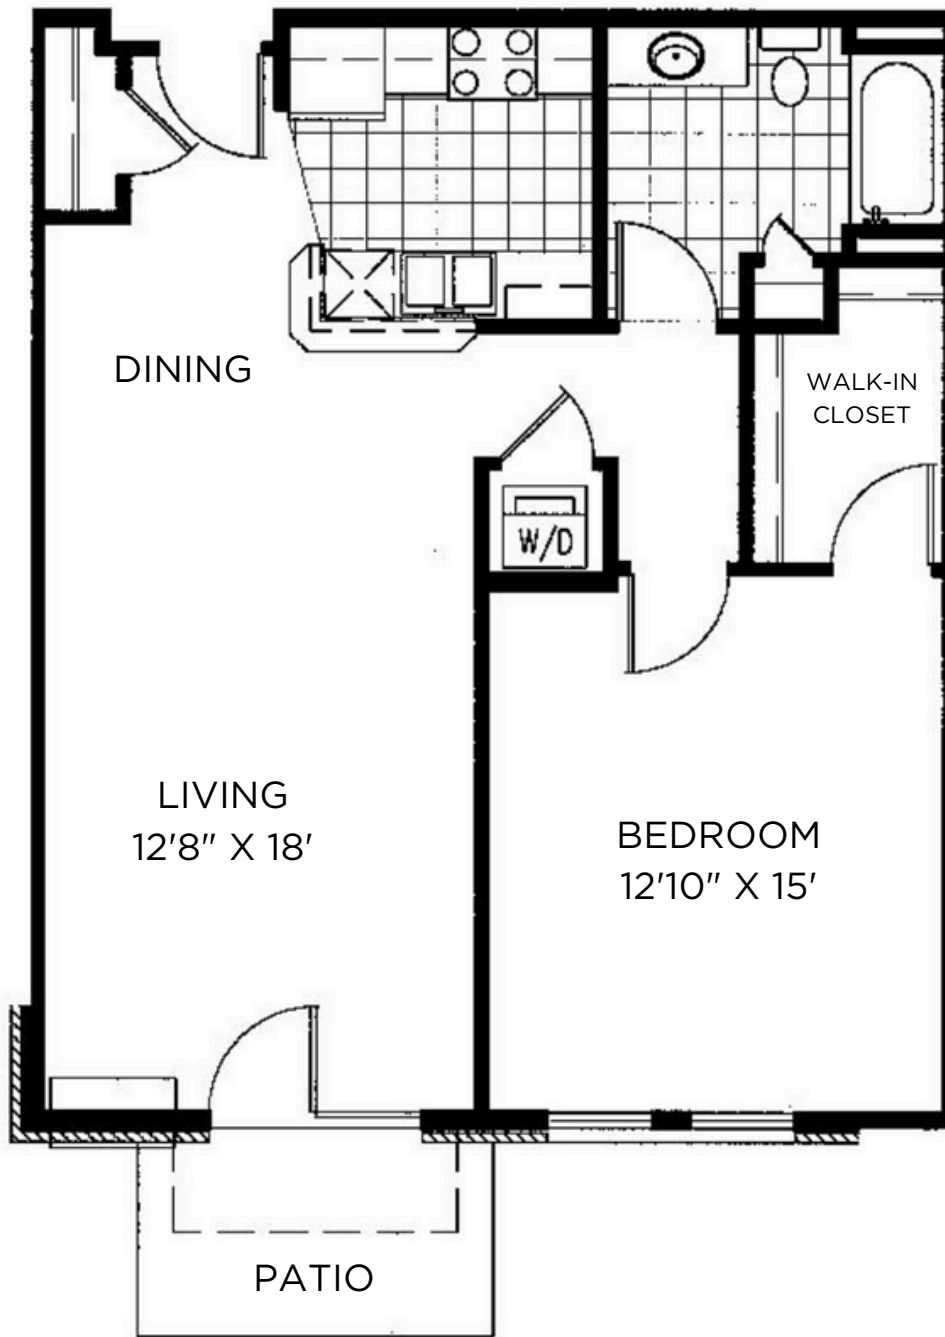

Midtown TERRACE

Sq Ft: 730
Bed: 1
Bath: 1

Floor plan and dimensions may vary

Midtown TERRACE

Sq Ft: 770
Bed: 1
Bath: 1

Midtown TERRACE

Sq Ft: 775
Bed: 1
Bath: 1

Floor plan and dimensions may vary

Midtown TERRACE

Sq Ft: 825

Bed: 1

Bath: 1

Floor plan and dimensions may vary

Midtown TERRACE

Sq Ft: 830

Bed: 1

Bath: 1

Floor plan and dimensions may vary

Midtown TERRACE

Sq Ft: 830
Bed: 1
Bath: 1

Floor plan and dimensions may vary