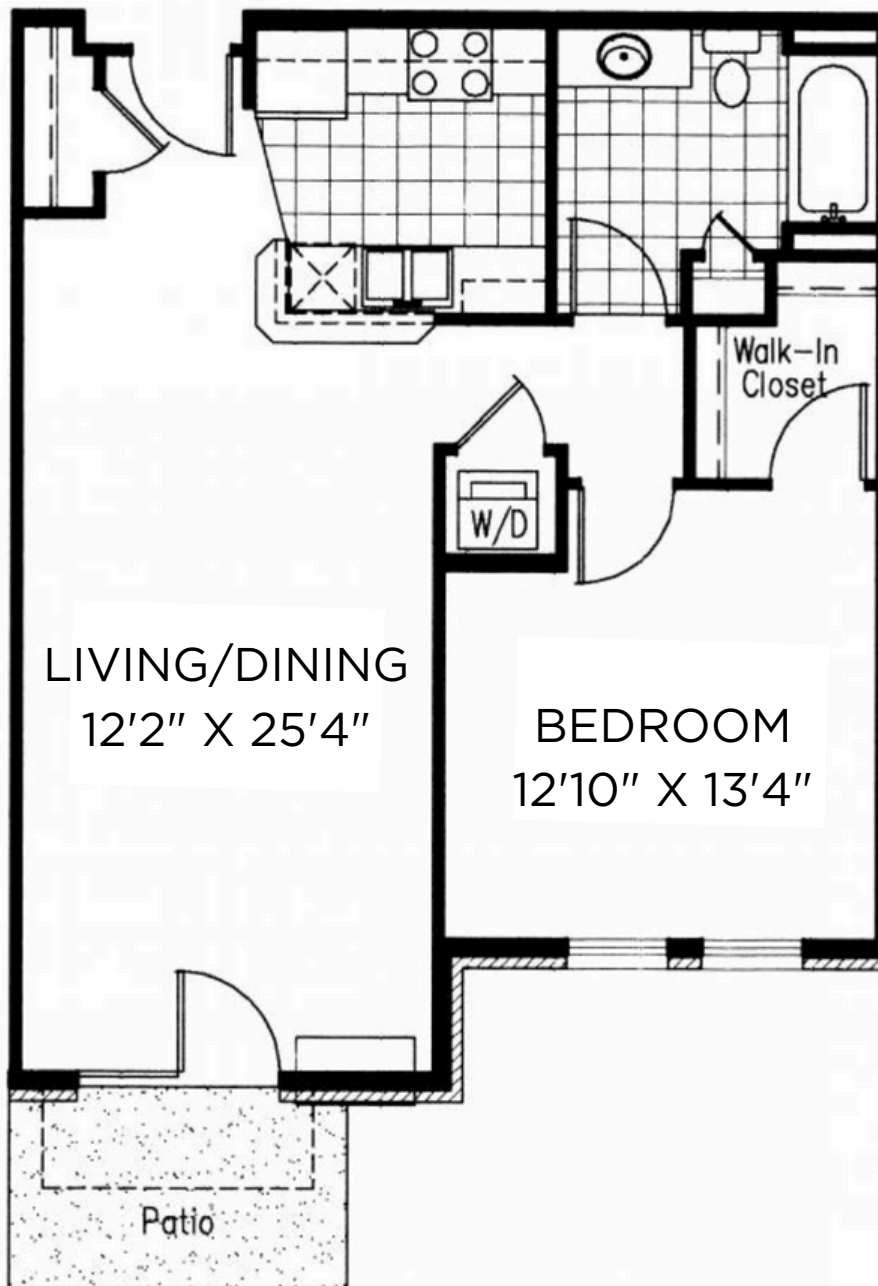

Midtown TERRACE

Sq Ft: 730
Bed: 1
Bath: 1

Floor plan and dimensions may vary

Midtown TERRACE

Sq Ft: 770
Bed: 1
Bath: 1

Midtown TERRACE

Sq Ft: 775
Bed: 1
Bath: 1

Floor plan and dimensions may vary

Midtown TERRACE

Sq Ft: 825

Bed: 1

Bath: 1

Floor plan and dimensions may vary

Midtown TERRACE

Sq Ft: 830

Bed: 1

Bath: 1

Floor plan and dimensions may vary

Midtown TERRACE

Sq Ft: 830
Bed: 1
Bath: 1

Floor plan and dimensions may vary