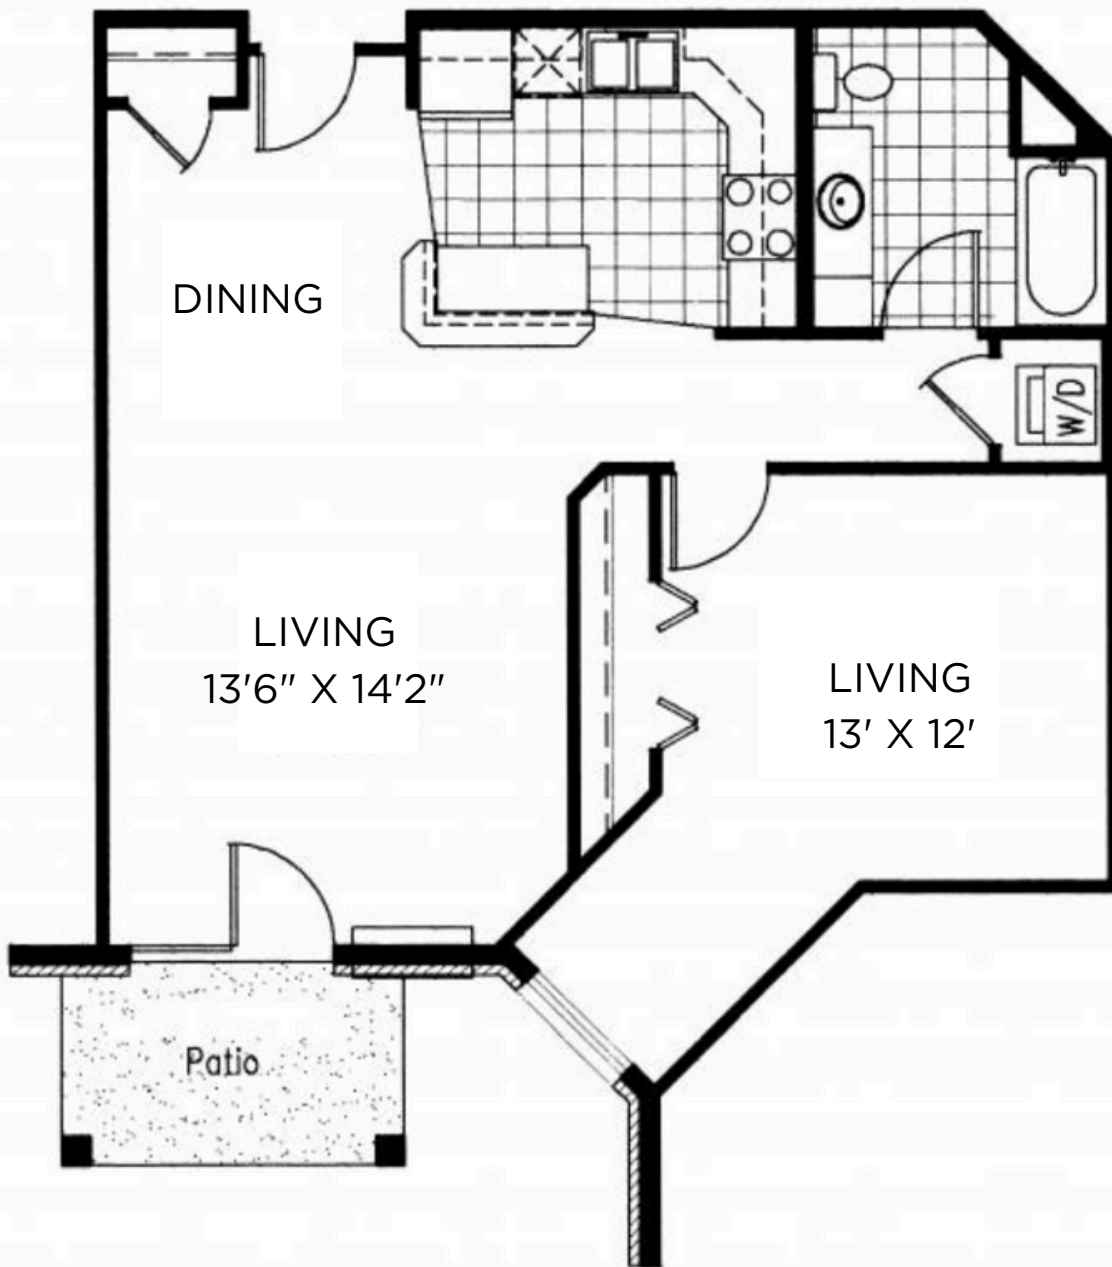

Midtown TERRACE

Sq Ft: 730
Bed: 1
Bath: 1

Floor plan and dimensions may vary

Midtown TERRACE

Sq Ft: 770
Bed: 1
Bath: 1

Midtown TERRACE

Sq Ft: 775
Bed: 1
Bath: 1

Floor plan and dimensions may vary

Midtown TERRACE

Sq Ft: 825

Bed: 1

Bath: 1

Floor plan and dimensions may vary

Midtown TERRACE

Sq Ft: 830

Bed: 1

Bath: 1

Floor plan and dimensions may vary

Midtown TERRACE

Sq Ft: 830
Bed: 1
Bath: 1

Floor plan and dimensions may vary